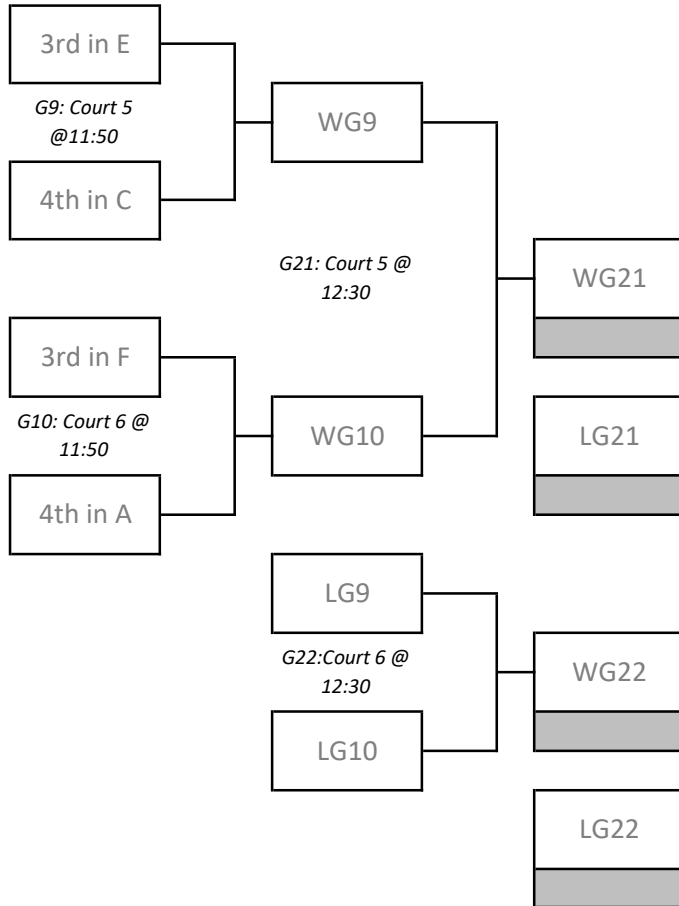

VolleyBlast 2024

Sunday, March 17th, 2024
Dakota Community Centre, 1188 Dakota Street

12U Brackets

Grey Bracket