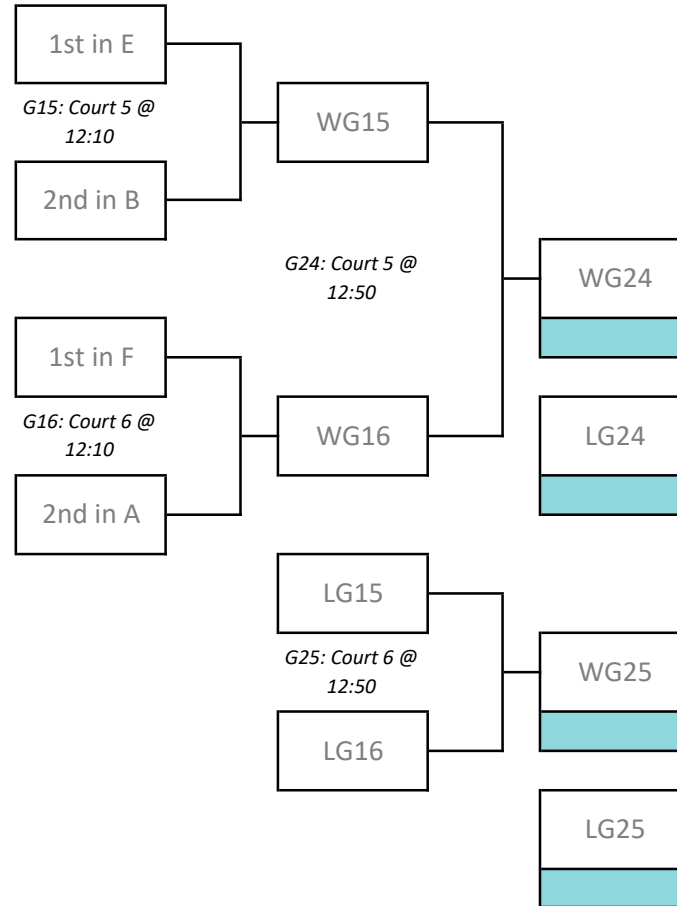

Aqua Bracket