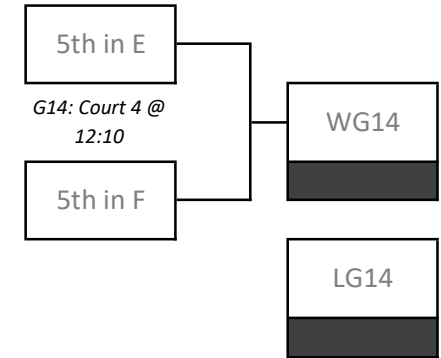

Dark Grey March