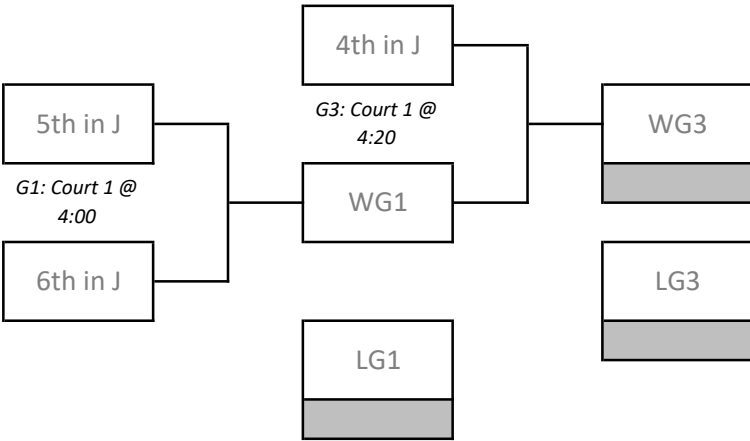

## 14U Girls Brackets

### Red Bracket

### Orange Bracket

14U Boys & Coed Brackets

Grey Bracket

Aqua Bracket

# VolleyBlast 2024

Sunday, March 17th, 2024  
Dakota Community Centre, 1188 Dakota Street