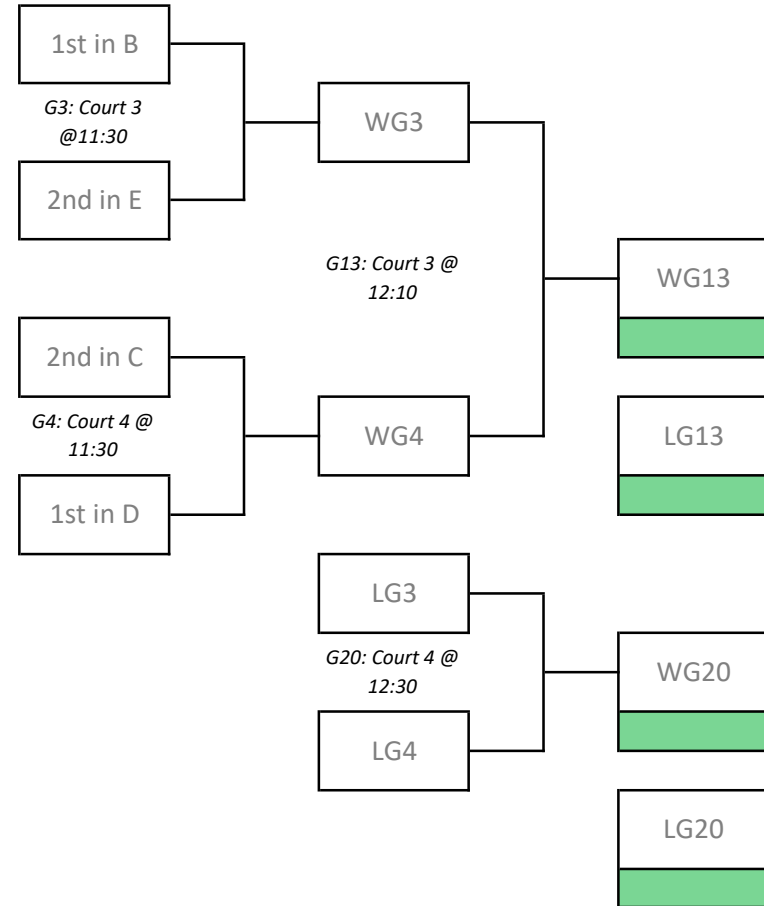

Green Bracket