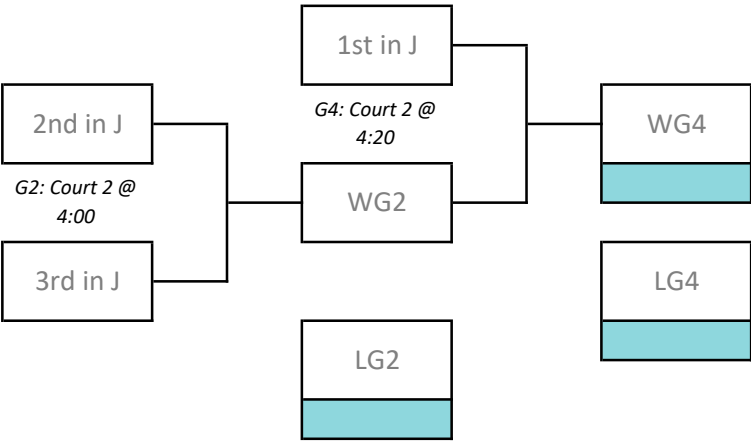

## 14U Girls Brackets

### Red Bracket

### Orange Bracket

14U Boys & Coed Brackets

Grey Bracket

Aqua Bracket

# VolleyBlast 2024

Sunday, March 17th, 2024  
Dakota Community Centre, 1188 Dakota Street