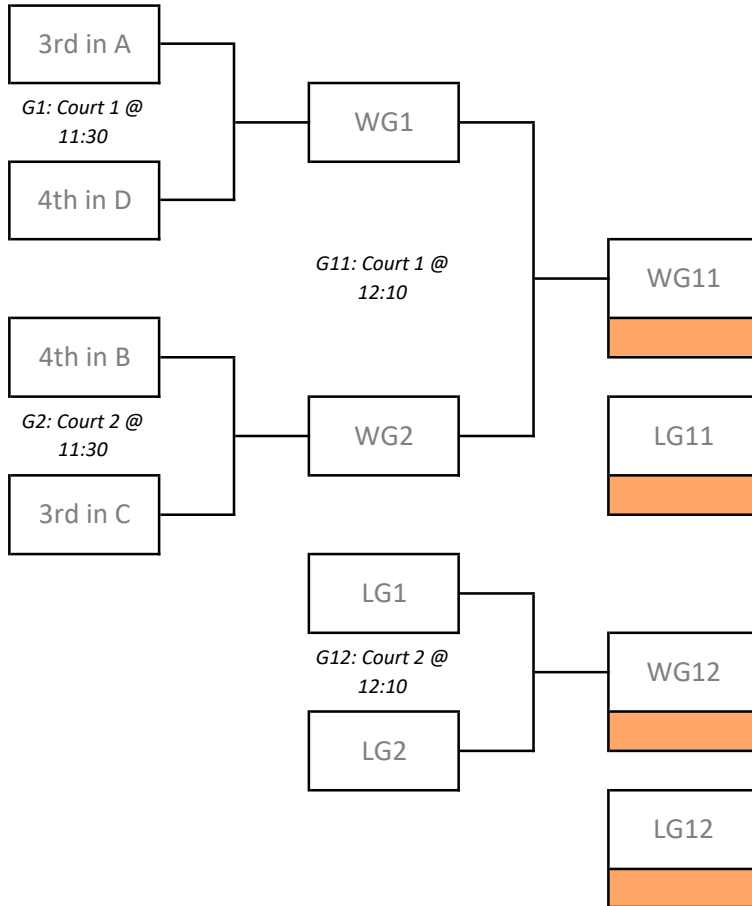

VolleyBlast 2024

Sunday, March 17th, 2024
Dakota Community Centre, 1188 Dakota Street

12U Brackets

Orange Bracket