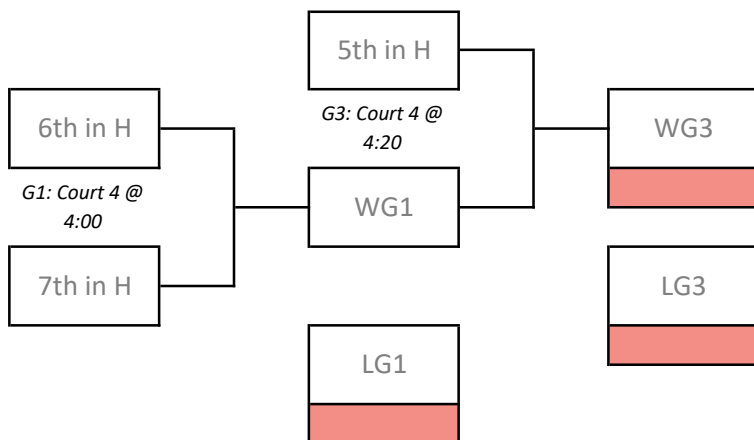

VolleyBlast 2024

Sunday, March 17th, 2024
Dakota Community Centre, 1188 Dakota Street

14U Girls Brackets

Red Bracket