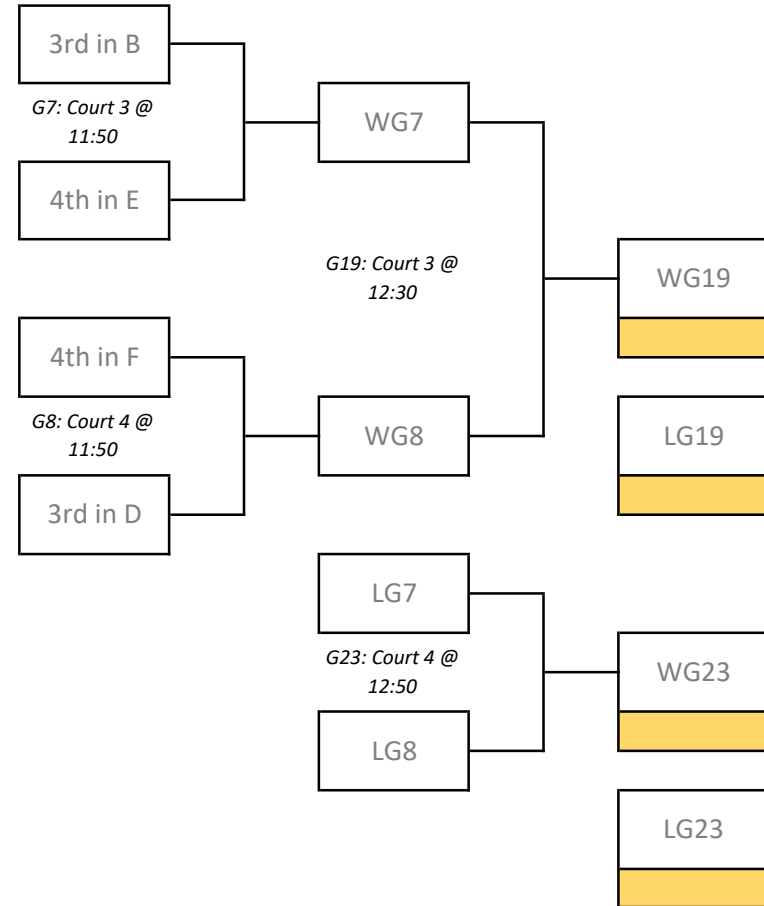

### Green Bracket

# VolleyBlast 2024

Sunday, March 17th, 2024  
Dakota Community Centre, 1188 Dakota Street

### Blue Bracket

### Yellow Bracket