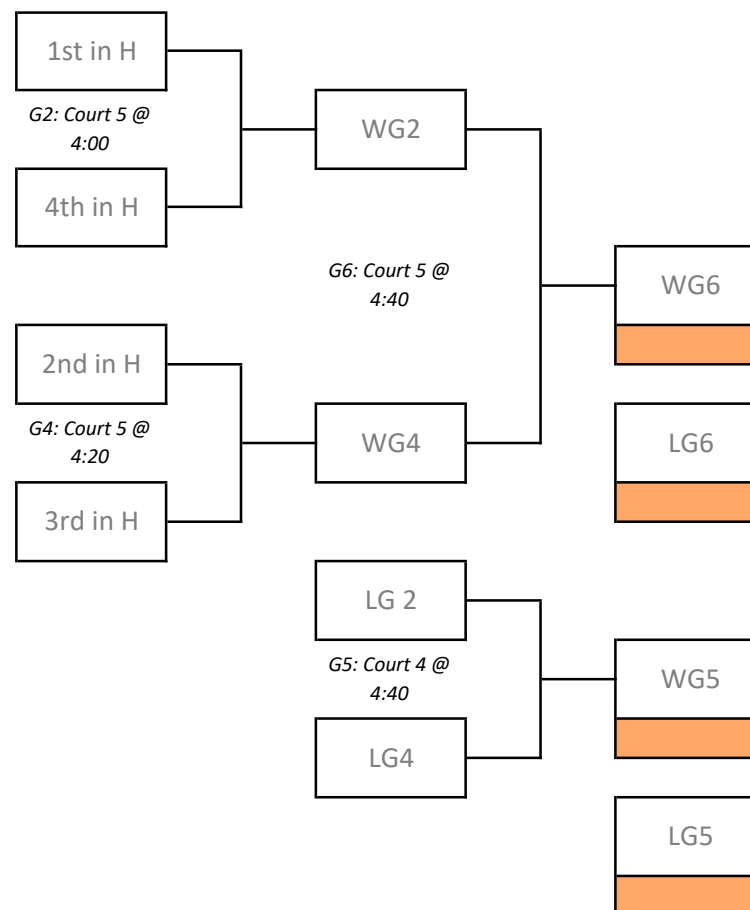

Orange Bracket