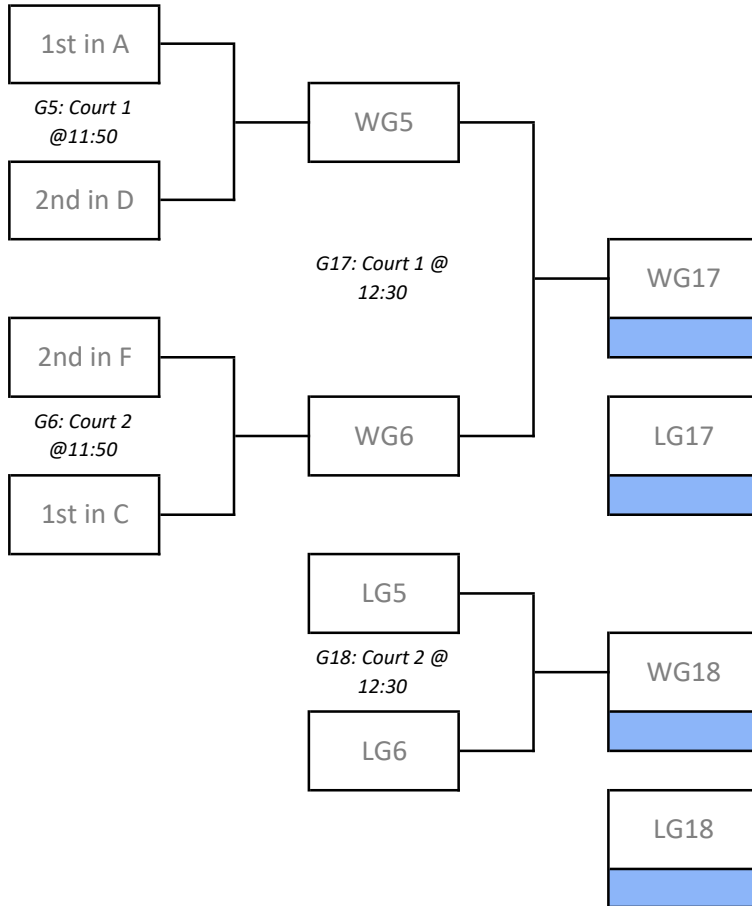

### Orange Bracket

### Green Bracket

# VolleyBlast 2024

Sunday, March 17th, 2024  
Dakota Community Centre, 1188 Dakota Street

### Blue Bracket