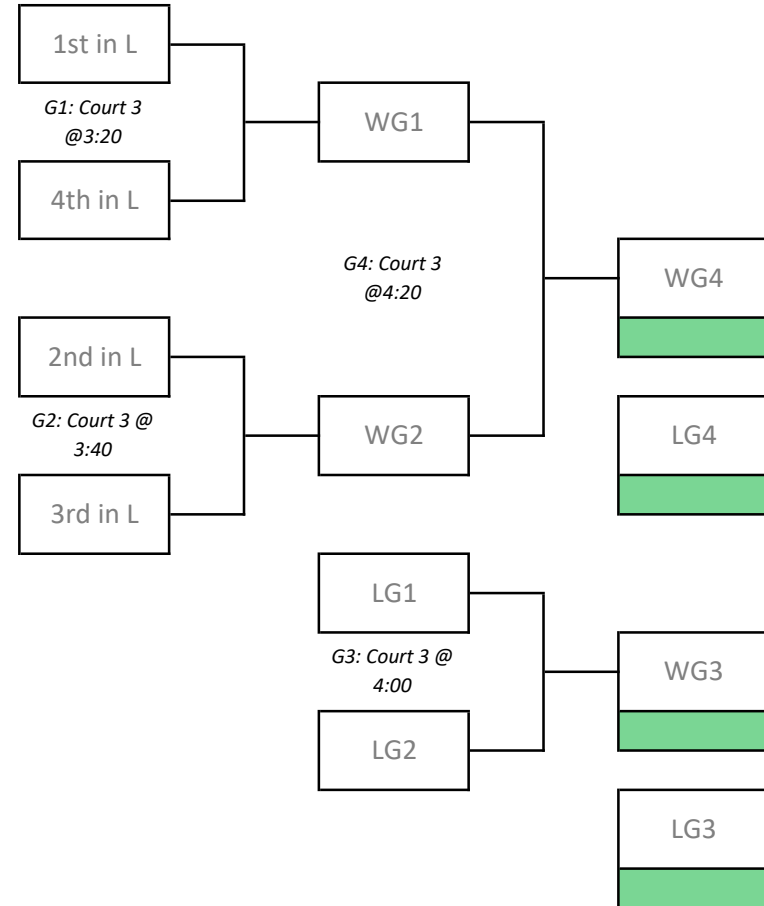

## Afternoon Wave (14U - 16U)

SUNDAY											
Time	Dakota CC Court 1			Time	Dakota CC Court 2			Time	Dakota CC Court 3		
1:20	J1	vs	J6	1:20	J2	vs	J3	1:20	L1	vs	L4
1:40	J4	vs	J5	1:40	J3	vs	J6	1:40	L2	vs	L3
2:00	J1	vs	J5	2:00	J2	vs	J4	2:00	L1	vs	L3
				2:20	J2	vs	J6	2:20	L2	vs	L4
2:40	J3	vs	J5	2:40	J1	vs	J4	2:40	L1	vs	L2
3:00	J2	vs	J5	3:00	J1	vs	J3	3:00	L3	vs	L4
3:20	J1	vs	J2	3:20	J4	vs	J6	3:20	1st in L	G1	4th in L
3:40	J3	vs	J4	3:40	J5	vs	J6	3:40	2nd in L	G2	3rd in L
4:00	5th in J	G1	6th in J	4:00	2nd in J	G2	3rd in J	4:00	LG1	G3	LG2
4:20	4th in J	G3	WG1	4:20	1st in J	G4	WG2	4:20	WG1	G4	WG2
Time	Dakota CC Court 4			Time	Dakota CC Court 5			Time	Dakota CC Court 6		
1:40	H1	vs	H5	1:40	H2	vs	H6	1:40	K1	vs	K4
2:00	H3	vs	H5	2:00	H4	vs	H7	2:00	K2	vs	K3
2:20	H1	vs	H6	2:20	H2	vs	H7	2:20	K1	vs	K3
2:40	H3	vs	H6	2:40	H4	vs	H5	2:40	K2	vs	K4
3:00	H1	vs	H7	3:00	H2	vs	H5	3:00	K1	vs	K2
3:20	H3	vs	H7	3:20	H4	vs	H6	3:20	K3	vs	K4
3:40	H1	vs	H4	3:40	H2	vs	H3	3:40	1st in K	G1	4th in K
4:00	6th in H	G1	7th in H	4:00	1st in H	G2	4th in H	4:00	2nd in K	G2	3rd in K
4:20	5th in H	G3	WG1	4:20	2nd in H	G4	3rd in H	4:20	LG1	G3	LG2
4:40	LG2	G5	LG4	4:40	WG2	G6	WG4	4:40	WG1	G4	WG2

# VolleyBlast 2024

Sunday, March 17th, 2024  
Dakota Community Centre, 1188 Dakota Street

## 16U Girls Bracket

## 16U Boys Bracket