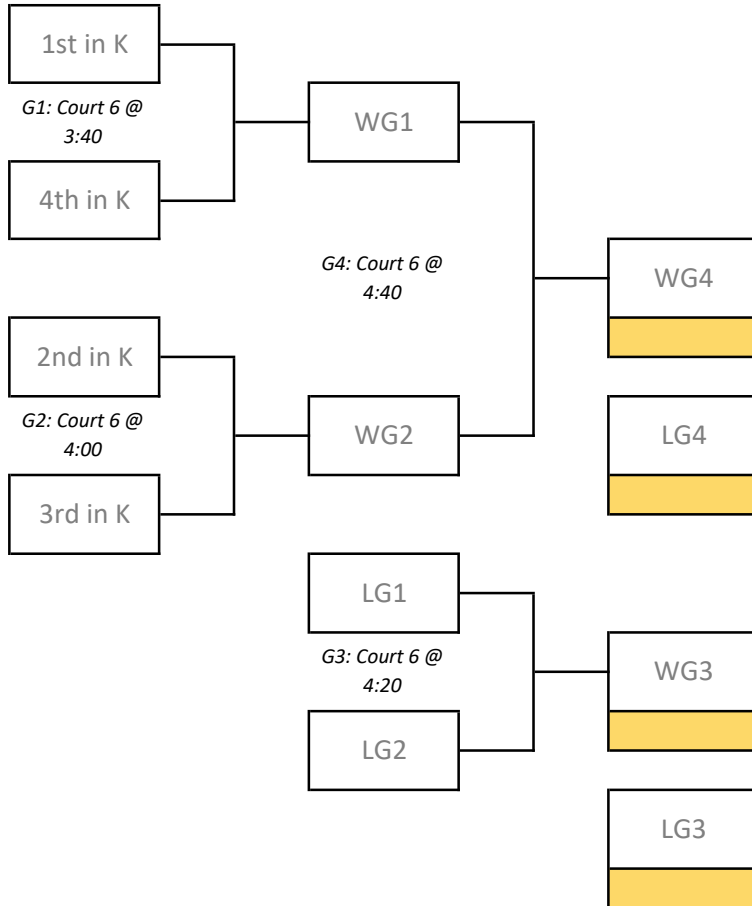

# VolleyBlast 2024

Sunday, March 17th, 2024  
 Dakota Community Centre, 1188 Dakota Street

## Afternoon Wave (14U - 16U)

SUNDAY											
Time	Dakota CC Court 1			Time	Dakota CC Court 2			Time	Dakota CC Court 3		
1:20	J1	vs	J6	1:20	J2	vs	J3	1:20	L1	vs	L4
1:40	J4	vs	J5	1:40	J3	vs	J6	1:40	L2	vs	L3
2:00	J1	vs	J5	2:00	J2	vs	J4	2:00	L1	vs	L3
				2:20	J2	vs	J6	2:20	L2	vs	L4
2:40	J3	vs	J5	2:40	J1	vs	J4	2:40	L1	vs	L2
3:00	J2	vs	J5	3:00	J1	vs	J3	3:00	L3	vs	L4
3:20	J1	vs	J2	3:20	J4	vs	J6	3:20	1st in L	G1	4th in L
3:40	J3	vs	J4	3:40	J5	vs	J6	3:40	2nd in L	G2	3rd in L
4:00	5th in J	G1	6th in J	4:00	2nd in J	G2	3rd in J	4:00	LG1	G3	LG2
4:20	4th in J	G3	WG1	4:20	1st in J	G4	WG2	4:20	WG1	G4	WG2
Time	Dakota CC Court 4			Time	Dakota CC Court 5			Time	Dakota CC Court 6		
1:40	H1	vs	H5	1:40	H2	vs	H6	1:40	K1	vs	K4
2:00	H3	vs	H5	2:00	H4	vs	H7	2:00	K2	vs	K3
2:20	H1	vs	H6	2:20	H2	vs	H7	2:20	K1	vs	K3
2:40	H3	vs	H6	2:40	H4	vs	H5	2:40	K2	vs	K4
3:00	H1	vs	H7	3:00	H2	vs	H5	3:00	K1	vs	K2
3:20	H3	vs	H7	3:20	H4	vs	H6	3:20	K3	vs	K4
3:40	H1	vs	H4	3:40	H2	vs	H3	3:40	1st in K	G1	4th in K
4:00	6th in H	G1	7th in H	4:00	1st in H	G2	4th in H	4:00	2nd in K	G2	3rd in K
4:20	5th in H	G3	WG1	4:20	2nd in H	G4	3rd in H	4:20	LG1	G3	LG2
4:40	LG2	G5	LG4	4:40	WG2	G6	WG4	4:40	WG1	G4	WG2

## 16U Girls Bracket