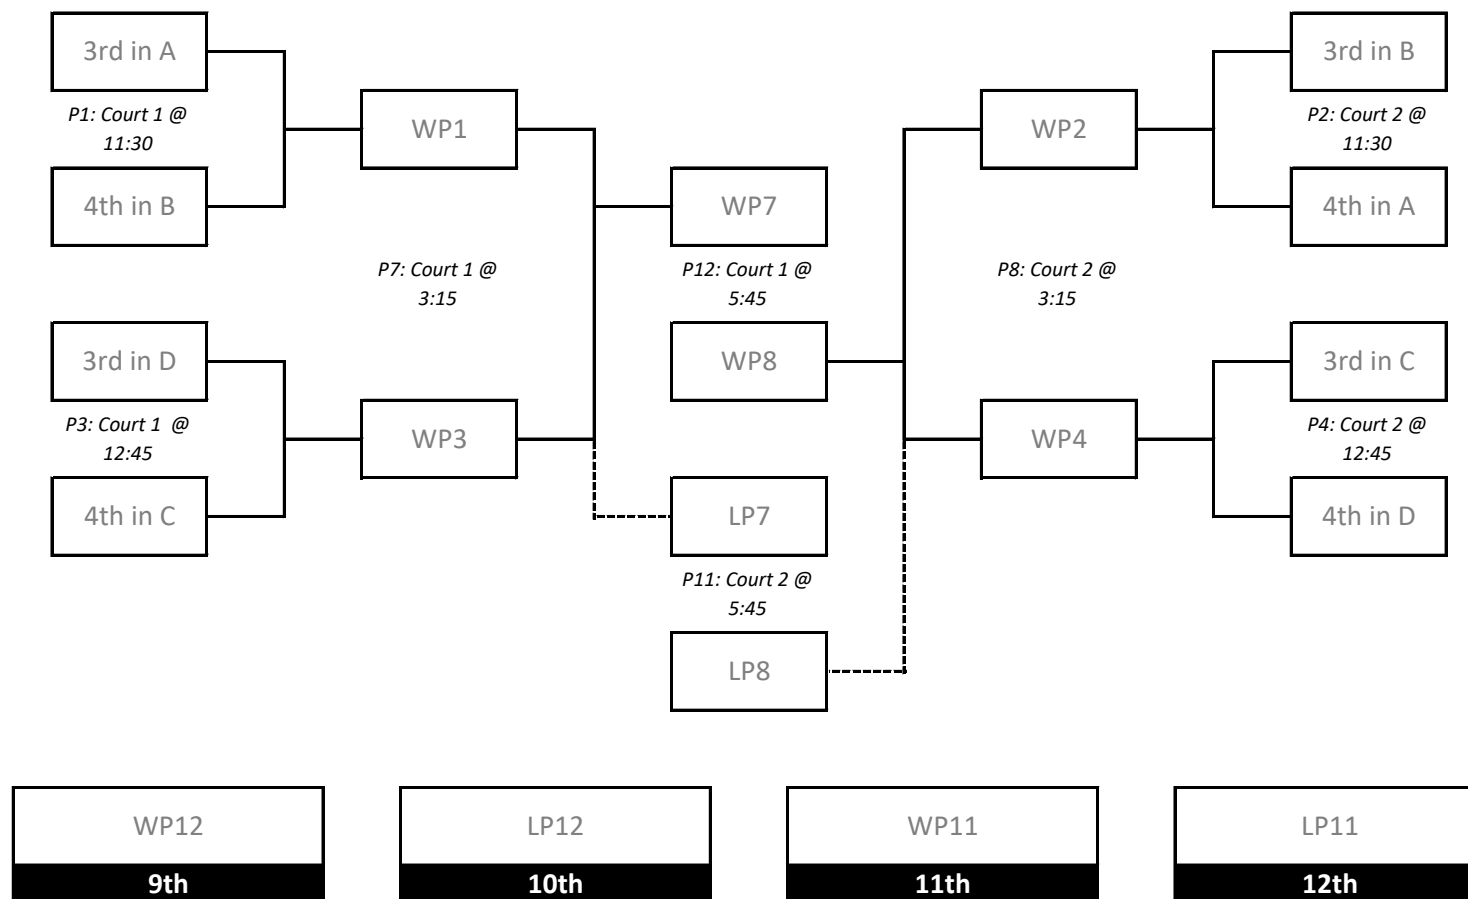

Premier Series 17U Girls Tournament 2

Friday, March 8th & Saturday, March 9th
Red River College, Niverville High School & Tec Voc School

Consolation Playoff Bracket (9th-12th) (at Tec Voc)