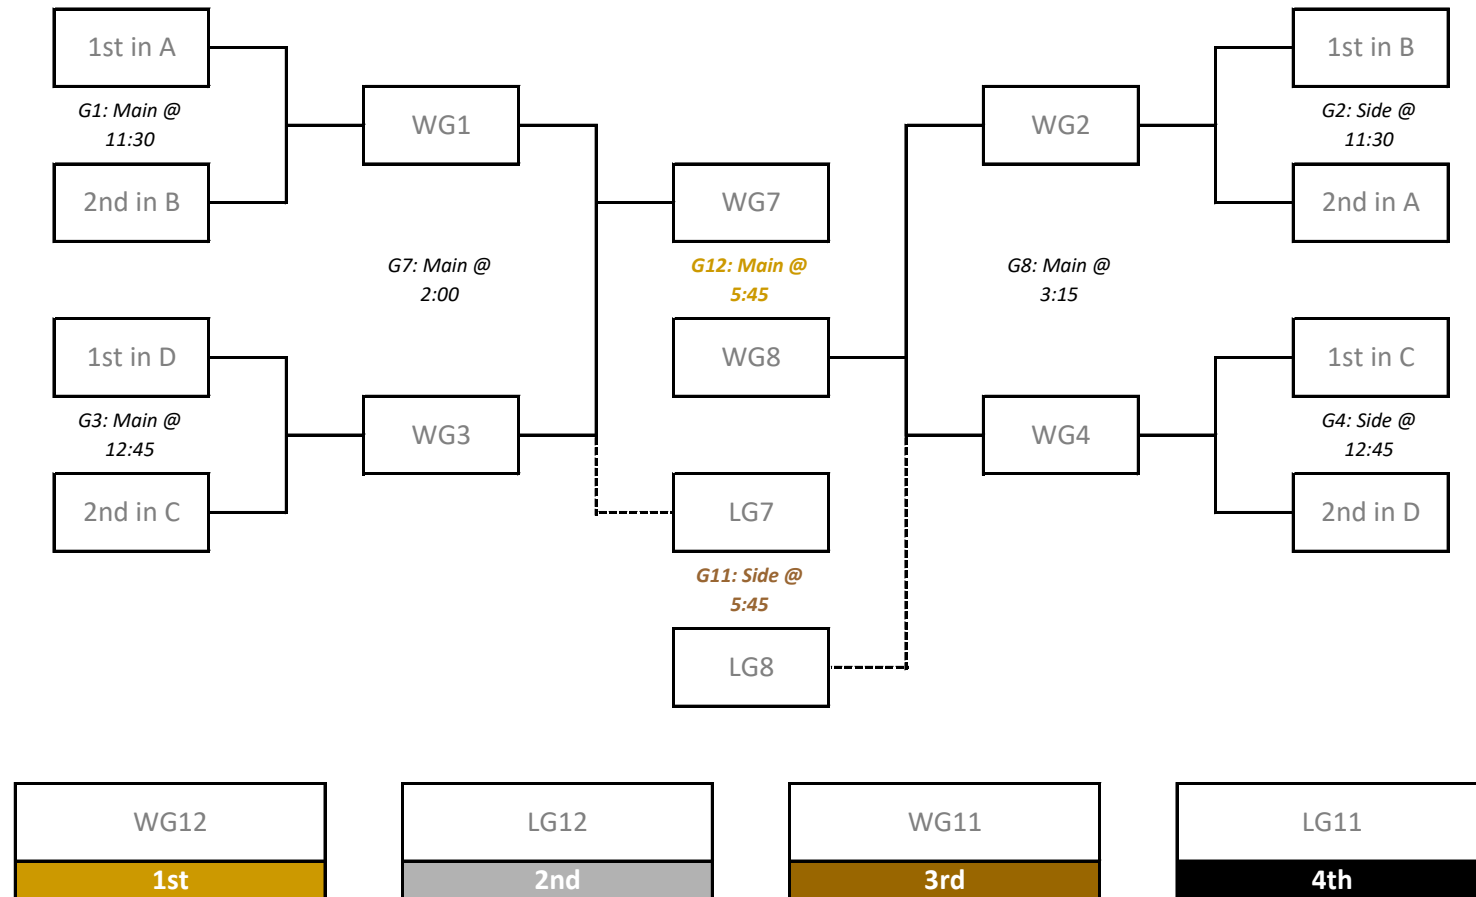

Premier Series 17U Girls Tournament 2

Friday, March 8th & Saturday, March 9th
 Red River College, Niverville High School & Tec Voc School

Pools and Schedule

Pool A		Pool B		Pool C		Pool D	
A1	Junior Bison 17U Gold	B1	Club West Rage 17U	C1	Bandits 17 Bob	D1	Westman 17U Wave
A2	Dynamo 17U	B2	Predators 17U	C2	Junior Pilots 17U	D2	Junior Bison 17U Brown
A3	Interlake Storm	B3	Vision Elite 17U Black	C3	Impact 17U	D3	Club West Smash 17U
A4	Vision Elite 17U Blue	B4	Bandits 17 Bryan	C4	BVC 17U	D4	Bandits 17 Carly

Saturday, Mar 9th

Time	North Gym Main Court			Time	North Gym Side Court			Time	Tec Voc Court 1			Time	Tec Voc Court 2		
9:00	A1	vs	A2	9:00	B1	vs	B2	9:00	A3	vs	A4	9:00	B3	vs	B4
10:15	C1	vs	C2	10:15	D1	vs	D2	10:15	C3	vs	C4	10:15	D3	vs	D4
11:30	1st in A	G1	2nd in B	11:30	1st in B	G2	2nd in A	11:30	3rd in A	P1	4th in B	11:30	3rd in B	P2	4th in A
12:45	1st in D	G3	2nd in C	12:45	1st in C	G4	2nd in D	12:45	3rd in D	P3	4th in C	12:45	3rd in C	P4	4th in D
2:00	WG1	G7	WG3	2:00	LG2	G5	LG4	2:00	LP1	P5	LP3	2:00	LP2	P6	LP4
3:15	WG2	G8	WG4	3:15	LG1	G6	LG3	3:15	WP1	P7	WP3	3:15	WP2	P8	WP4
4:30	WG5	G10	WG6	4:30	LG5	G9	LG6	4:30	WP5	P10	WP6	4:30	LP5	P9	LP6
5:45	WG7	G12	WG8	5:45	LG7	G11	LG8	5:45	WP7	P12	WP8	5:45	LP7	P11	LP8

Premier Series 17U Girls Tournament 2

Friday, March 8th & Saturday, March 9th
 Red River College, Niverville High School & Tec Voc School

Championship Playoff Bracket (at RRC)

Premier Series 17U Girls Tournament 2

Friday, March 8th & Saturday, March 9th
 Red River College, Niverville High School & Tec Voc School

Consolation Playoff Bracket (9th-12th) (at Tec Voc)

Premier Series 17U Girls Tournament 2

Friday, March 8th & Saturday, March 9th
 Red River College, Niverville High School & Tec Voc School