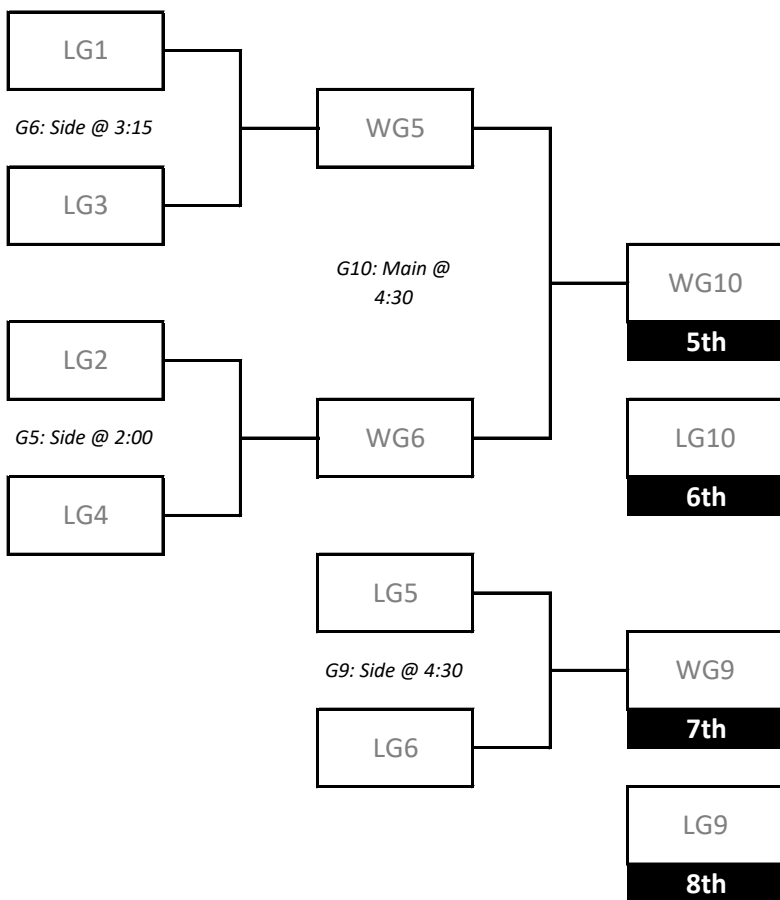

Premier Series 17U Girls Tournament 2

Friday, March 8th & Saturday, March 9th
 Red River College, Niverville High School & Tec Voc School

Pools and Schedule

Pool A		Pool B		Pool C		Pool D	
A1	Junior Bison 17U Gold	B1	Club West Rage 17U	C1	Bandits 17 Bob	D1	Westman 17U Wave
A2	Dynamo 17U	B2	Predators 17U	C2	Junior Pilots 17U	D2	Junior Bison 17U Brown
A3	Interlake Storm	B3	Vision Elite 17U Black	C3	Impact 17U	D3	Club West Smash 17U
A4	Vision Elite 17U Blue	B4	Bandits 17 Bryan	C4	BVC 17U	D4	Bandits 17 Carly

Premier Series 17U Girls Tournament 2

Friday, March 8th & Saturday, March 9th
 Red River College, Niverville High School & Tec Voc School

Championship Playoff Bracket (at RRC)

Premier Series 17U Girls Tournament 2

Friday, March 8th & Saturday, March 9th
 Red River College, Niverville High School & Tec Voc School

Consolation Playoff Bracket (9th-12th) (at Tec Voc)

Premier Series 17U Girls Tournament 2

Friday, March 8th & Saturday, March 9th
 Red River College, Niverville High School & Tec Voc School

Consolation Playoff Bracket (5th-8th) (at RRC)

Consolation Playoff Bracket (13th-16th) (at Tec Voc)

Premier Series 17U Girls Tournament 2

Friday, March 8th & Saturday, March 9th
Red River College, Niverville High School & Tec Voc School