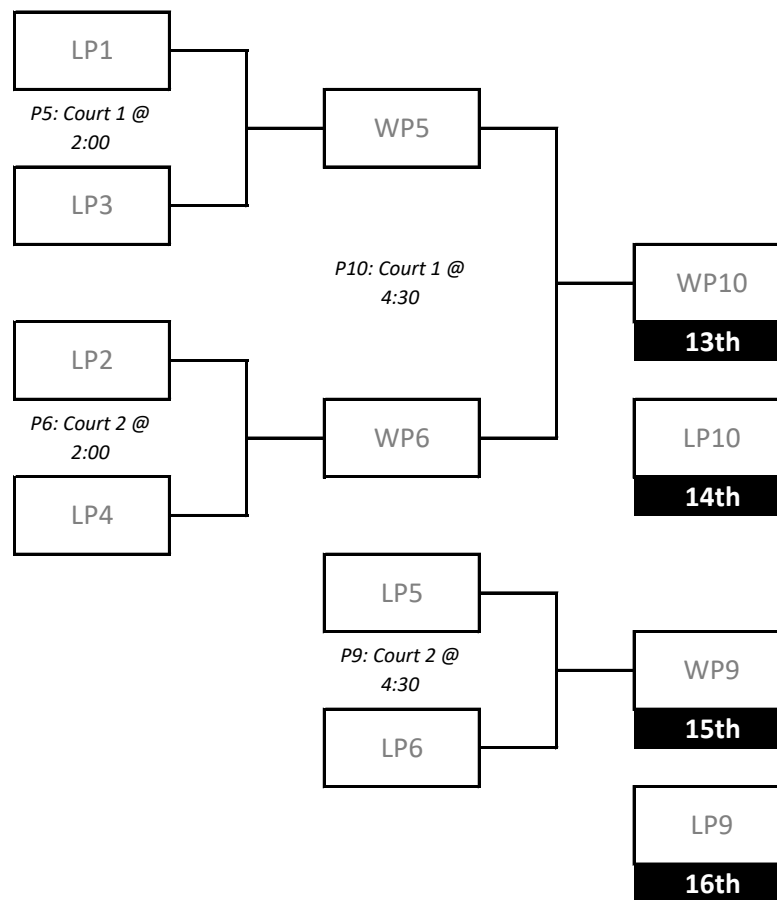

Premier Series 17U Girls Tournament 2

Friday, March 8th & Saturday, March 9th
 Red River College, Niverville High School & Tec Voc School

Pools and Schedule

Pool A		Pool B		Pool C		Pool D	
A1	Junior Bison 17U Gold	B1	Club West Rage 17U	C1	Bandits 17 Bob	D1	Westman 17U Wave
A2	Dynamo 17U	B2	Predators 17U	C2	Junior Pilots 17U	D2	Junior Bison 17U Brown
A3	Interlake Storm	B3	Vision Elite 17U Black	C3	Impact 17U	D3	Club West Smash 17U
A4	Vision Elite 17U Blue	B4	Bandits 17 Bryan	C4	BVC 17U	D4	Bandits 17 Carly

Premier Series 17U Girls Tournament 2

Friday, March 8th & Saturday, March 9th
 Red River College, Niverville High School & Tec Voc School

Championship Playoff Bracket (at RRC)

Premier Series 17U Girls Tournament 2

Friday, March 8th & Saturday, March 9th
 Red River College, Niverville High School & Tec Voc School

Consolation Playoff Bracket (9th-12th) (at Tec Voc)

Premier Series 17U Girls Tournament 2

Friday, March 8th & Saturday, March 9th
 Red River College, Niverville High School & Tec Voc School

Consolation Playoff Bracket (5th-8th) (at RRC)

Consolation Playoff Bracket (13th-16th) (at Tec Voc)

Premier Series 17U Girls Tournament 2

Friday, March 8th & Saturday, March 9th
Red River College, Niverville High School & Tec Voc School