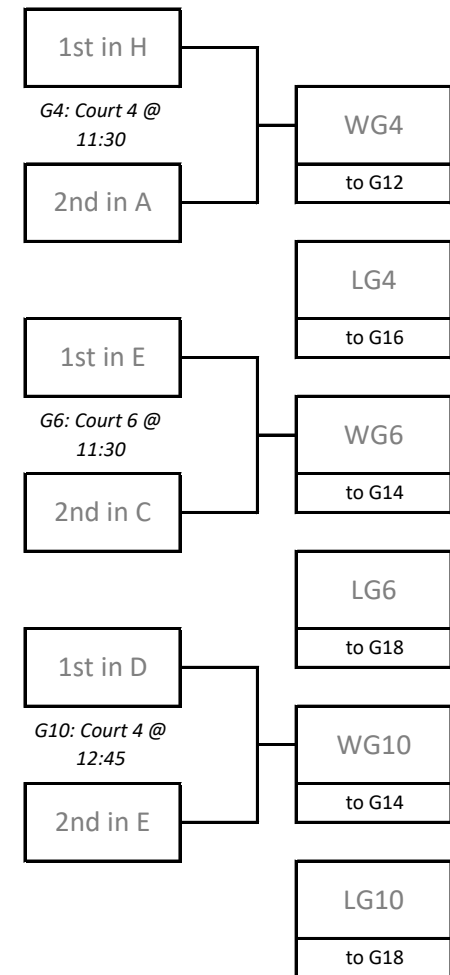

Premier Series 15U Girls Tournament 1

Friday, February 23rd & Saturday, February 24th
Dakota Community Centre & Red River College

Championship Playoff Bracket - Play-In and Round of 16 (at DCC)