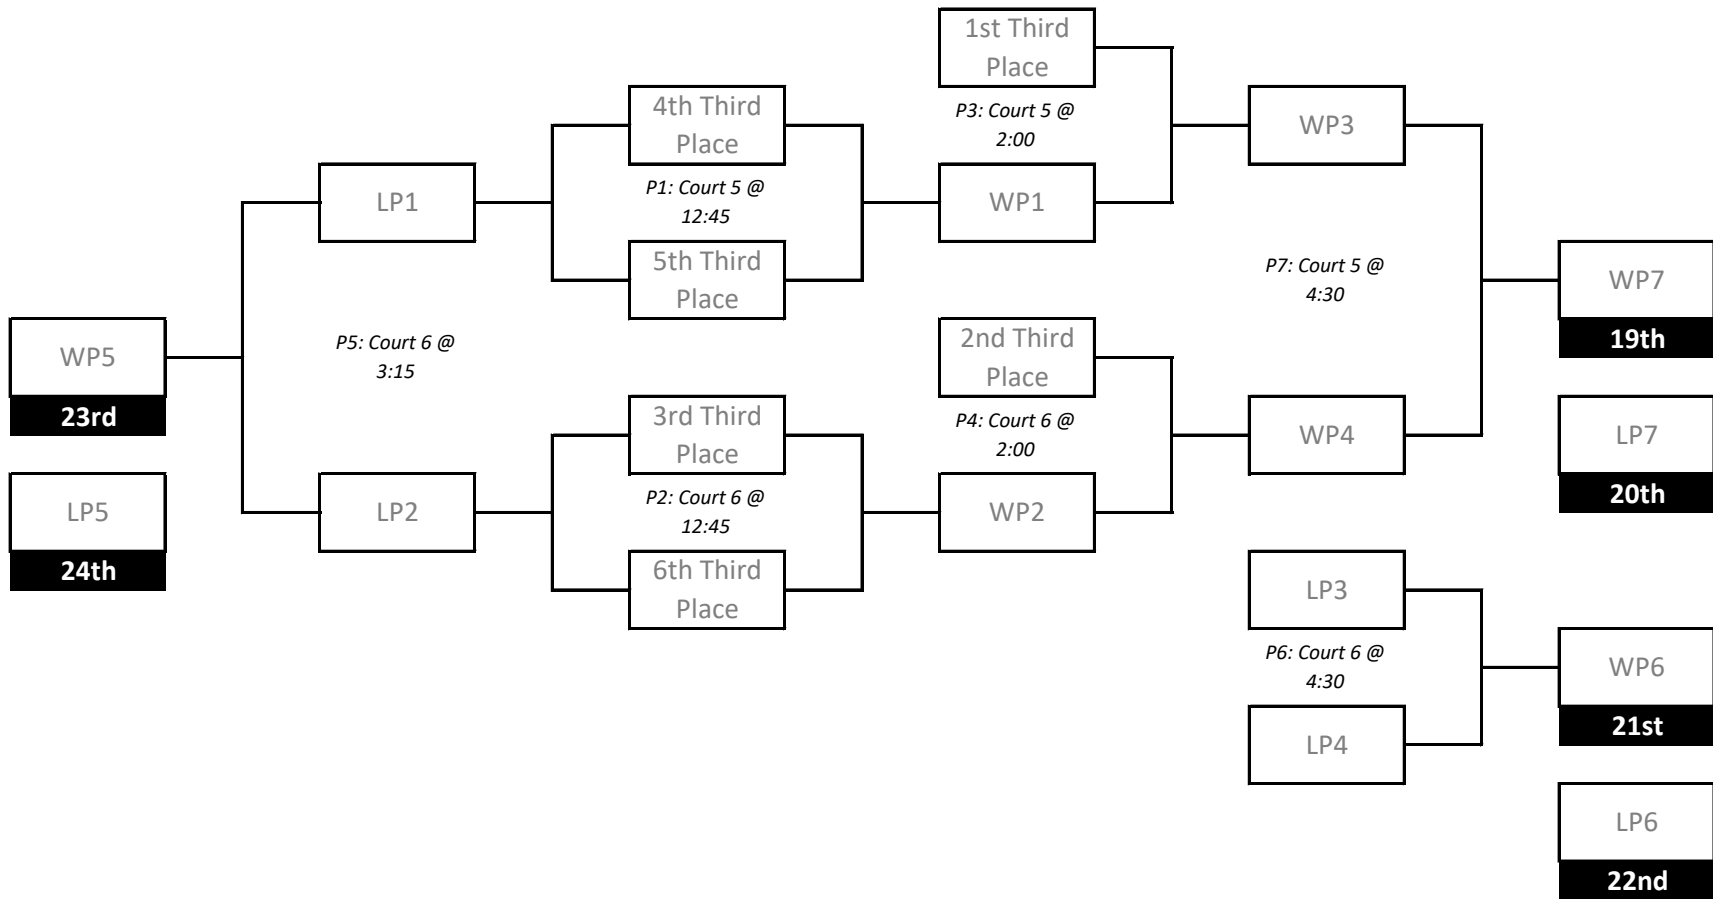

Premier Series 15U Girls Tournament 1

Friday, February 23rd & Saturday, February 24th
Dakota Community Centre & Red River College

Consolation Playoff Bracket 19th-24th (at DCC)