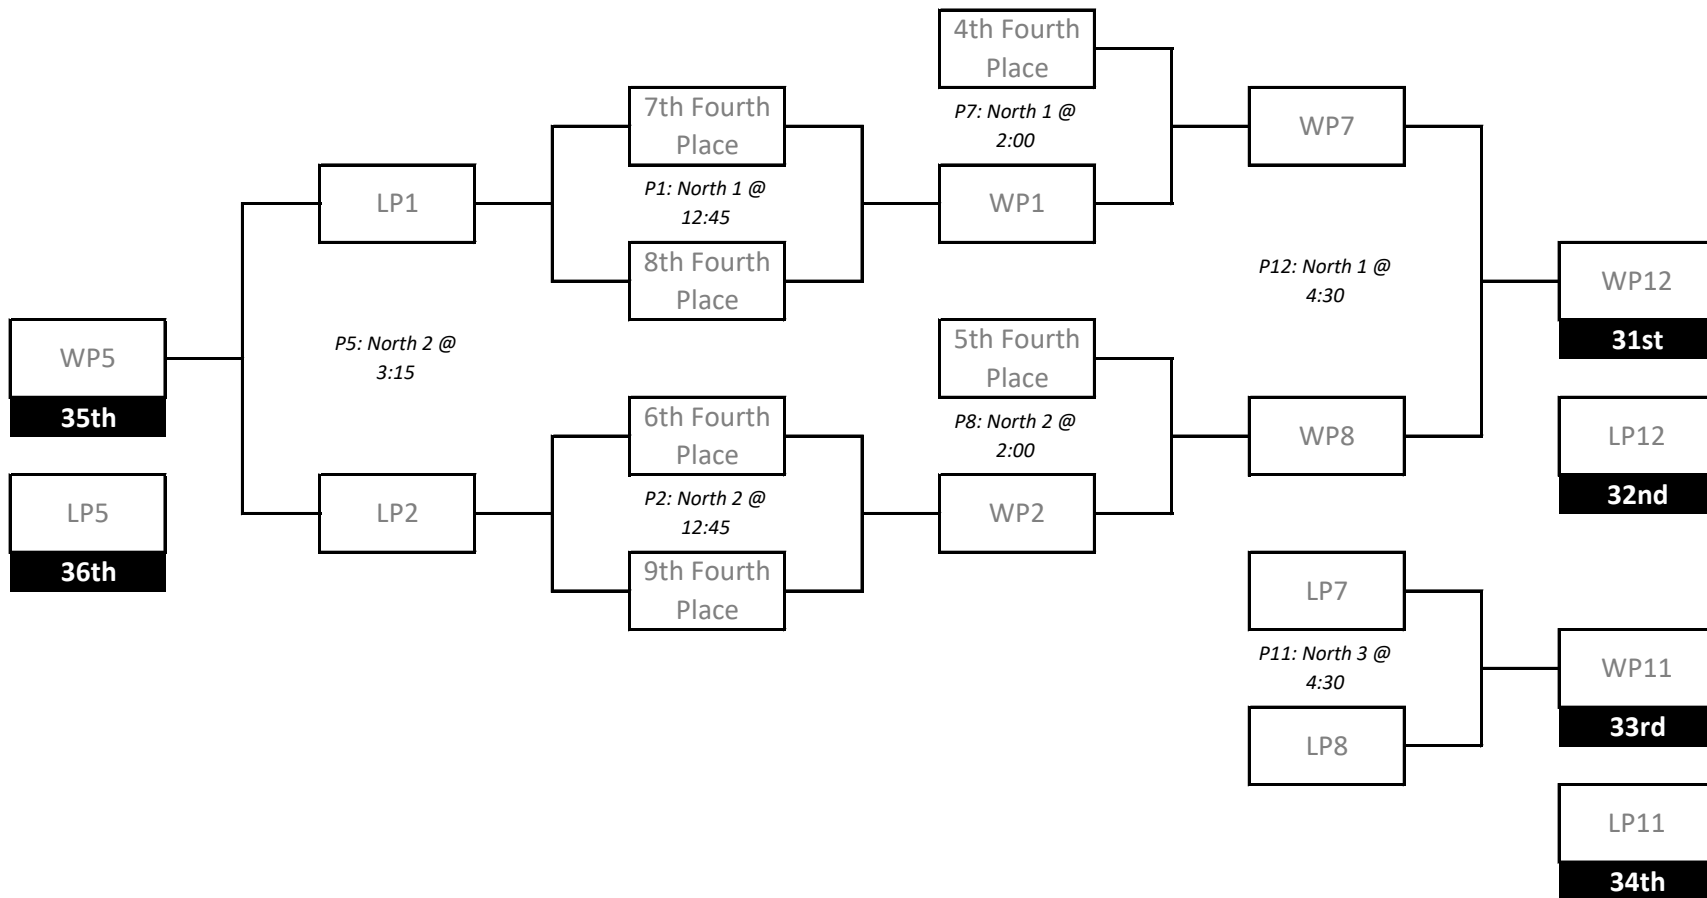

Premier Series 15U Girls Tournament 1

Friday, February 23rd & Saturday, February 24th
Dakota Community Centre & Red River College

Consolation Playoff Bracket (31st-36th)