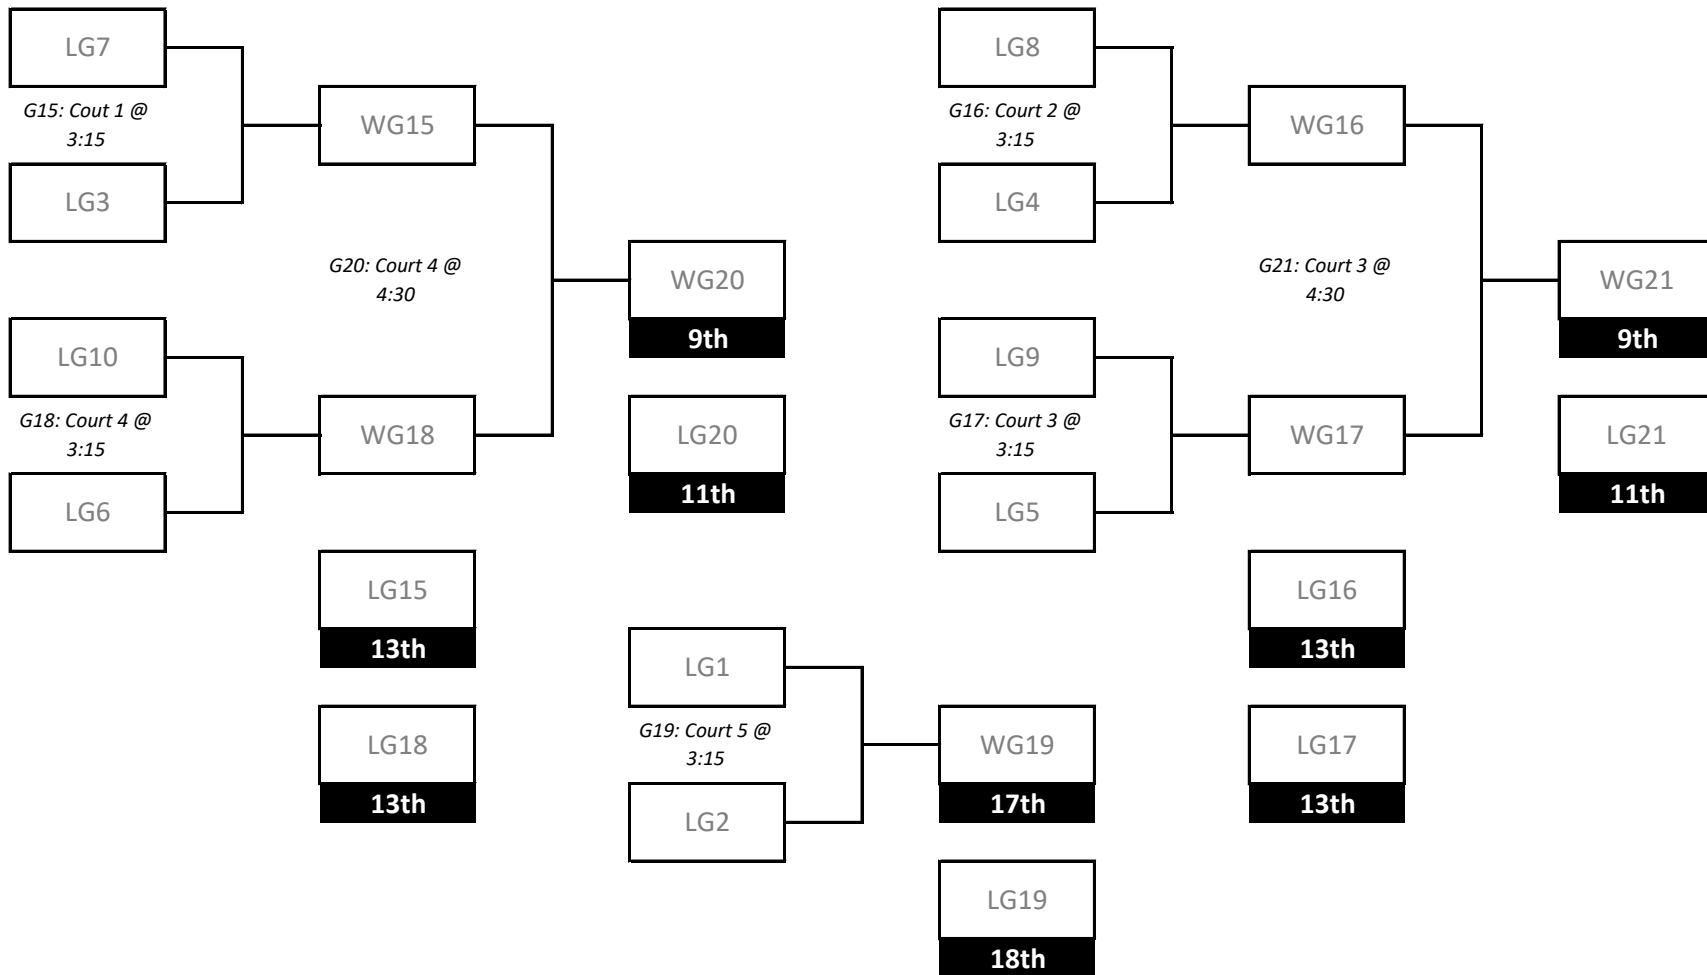

Premier Series 15U Girls Tournament 1

Friday, February 23rd & Saturday, February 24th
Dakota Community Centre & Red River College

9th-18th Brackets (at DCC)