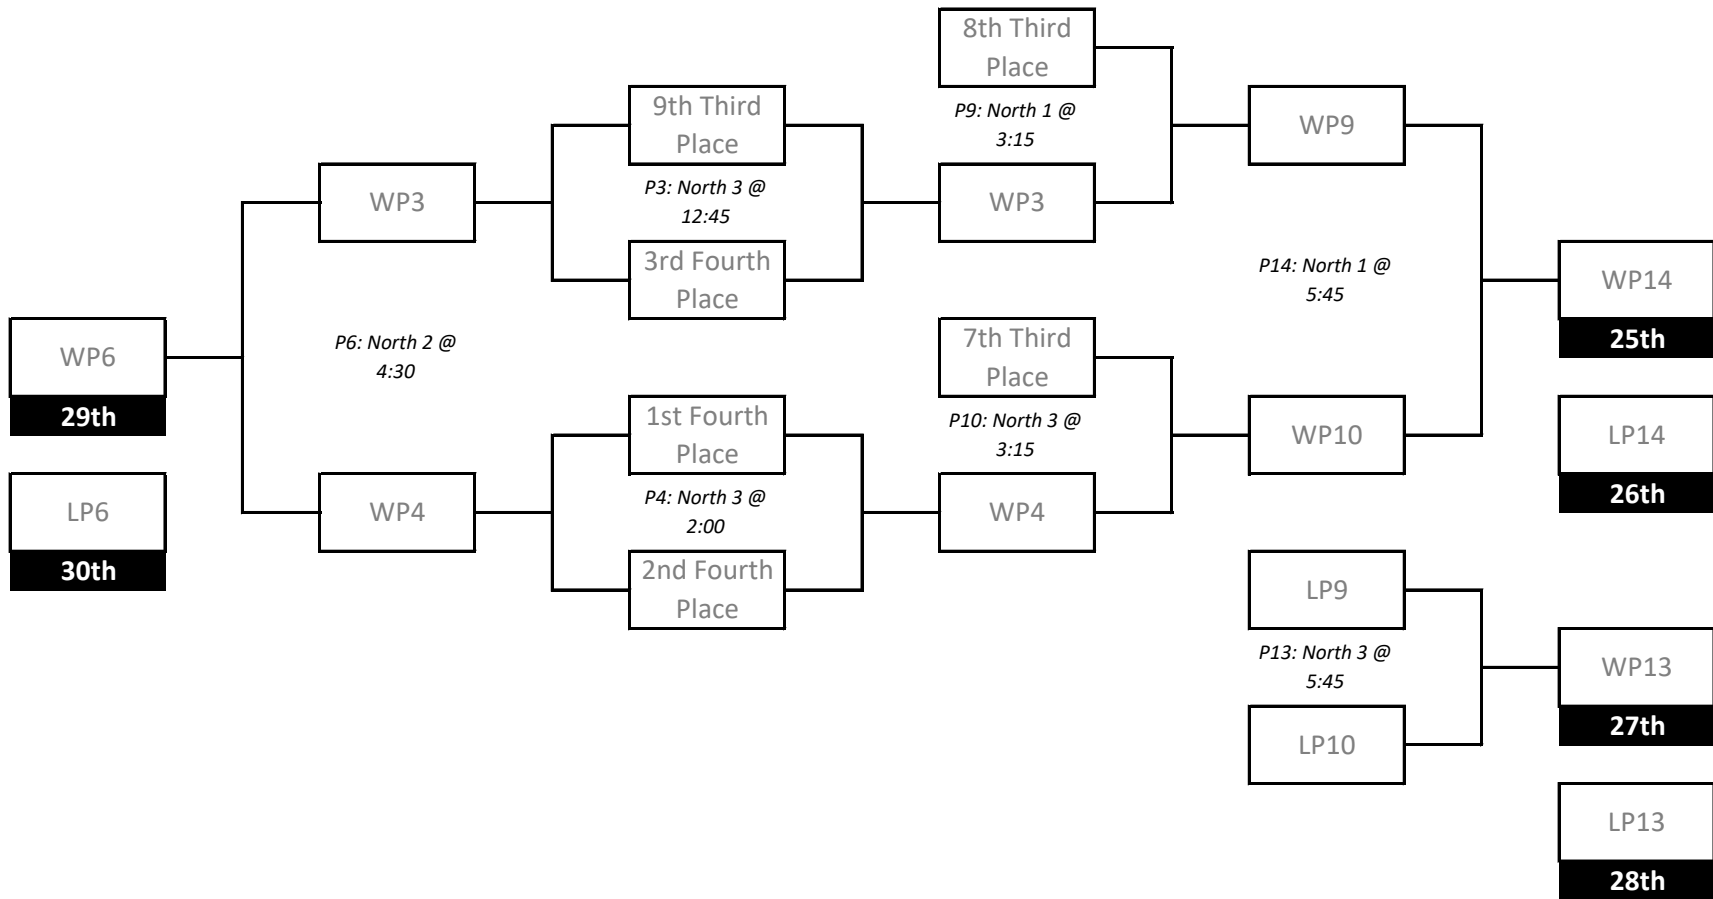

Premier Series 15U Girls Tournament 1

Friday, February 23rd & Saturday, February 24th
Dakota Community Centre & Red River College

Consolation Playoff Bracket 25th-30th (at RRC)