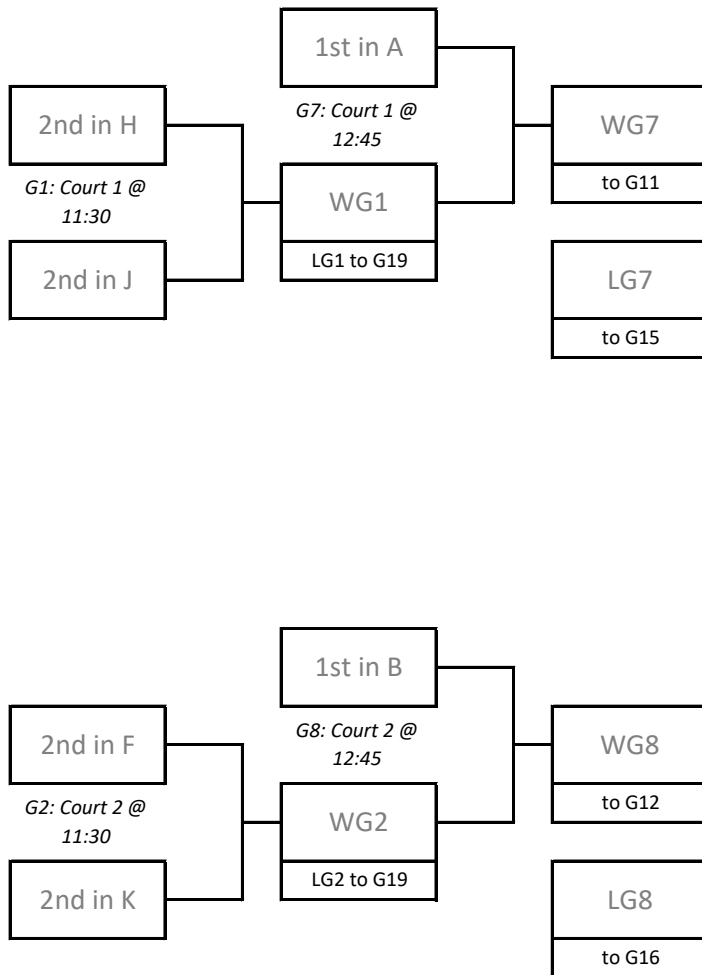

# Premier Series 15U Girls Tournament 1

Friday, February 23rd & Saturday, February 24th  
Dakota Community Centre & Red River College

The bottom six 4th Place Teams will advance to the 31st-36th Playoff at RRC

Saturday, February 24th											
Time	Dakota CC Court 1			Time	Dakota CC Court 2			Time	Dakota CC Court 3		
11:30	2nd in H	G1	2nd in J	11:30	2nd in F	G2	2nd in K	11:30	1st in J	G3	1st in K
12:45	1st in A	G7	WG1	12:45	1st in B	G8	WG2	12:45	1st in C	G9	2nd in D
2:00	WG7	G11	WG3	2:00	WG8	G12	WG4	2:00	WG9	G13	WG5
3:15	LG7	G15	LG3	3:15	LG8	G16	LG4	3:15	LG9	G17	LG5
4:30	WG11	G22	WG14	4:30	WG12	G23	WG13	4:30	WG16	G21	WG17
5:45	WG22	G25	WG23	5:45	LG22	G24	LG23				
Time	Dakota CC Court 4			Time	Dakota CC Court 5			Time	Dakota CC Court 6		
11:30	1st in H	G4	2nd in A	11:30	1st in F	G5	2nd in B	11:30	1st in E	G6	2nd in C
12:45	1st in D	G10	2nd in E	12:45	4th 3rd Place	P1	5th 3rd Place	12:45	3rd 3rd Place	P2	6th 3rd Place
2:00	WG10	G14	WG6	2:00	1st 3rd Place	P3	WP1	2:00	2nd 3rd Place	P4	WP2
3:15	LG10	G18	LG6	3:15	LG1	G19	LG2	3:15	LP1	P5	LP2
4:30	WG15	G20	WG18	4:30	WP3	P7	WP4	4:30	LP3	P6	LP4
Time	Red River College North Court 1			Time	Red River College North Court 2			Time	Red River College North Court 3		
12:45	7th 4th Place	P1	8th 4th Place	12:45	6th 4th Place	P2	9th 4th Place	12:45	9th 3rd Place	P3	3rd 4th Place
2:00	4th 4th Place	P7	WP2	2:00	5th 4th Place	P8	WP1	2:00	1st 4th Place	P4	2nd 4th Place
3:15	8th 3rd Place	P9	WP3	3:15	LP1	P5	LP2	3:15	7th 3rd Place	P10	WP4
4:30	WP7	P12	WP8	4:30	LP3	P6	LP4	4:30	LP7	P11	LP8
5:45	WP9	P14	WP10					5:45	LP9	P13	LP10

## Championship Playoff Bracket - Play-In and Round of 16 (at DCC)