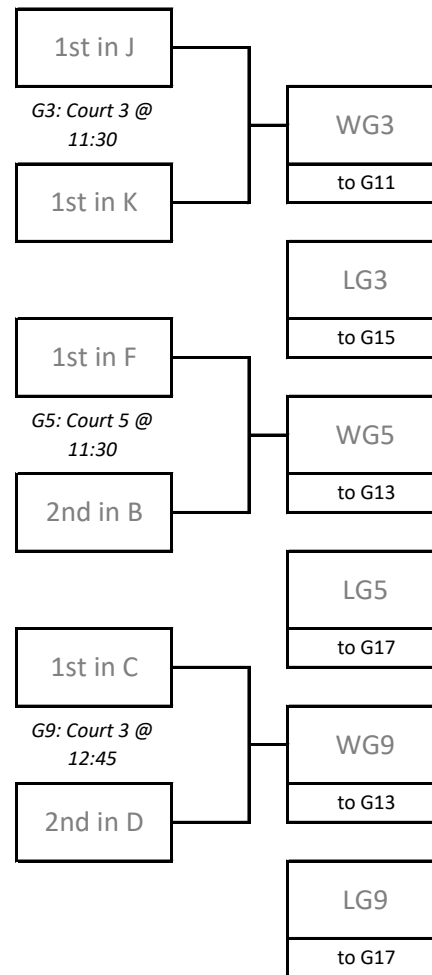

Premier Series 15U Girls Tournament 1

Friday, February 23rd & Saturday, February 24th
Dakota Community Centre & Red River College

Championship Playoff Bracket - Play-In and Round of 16 (at DCC)