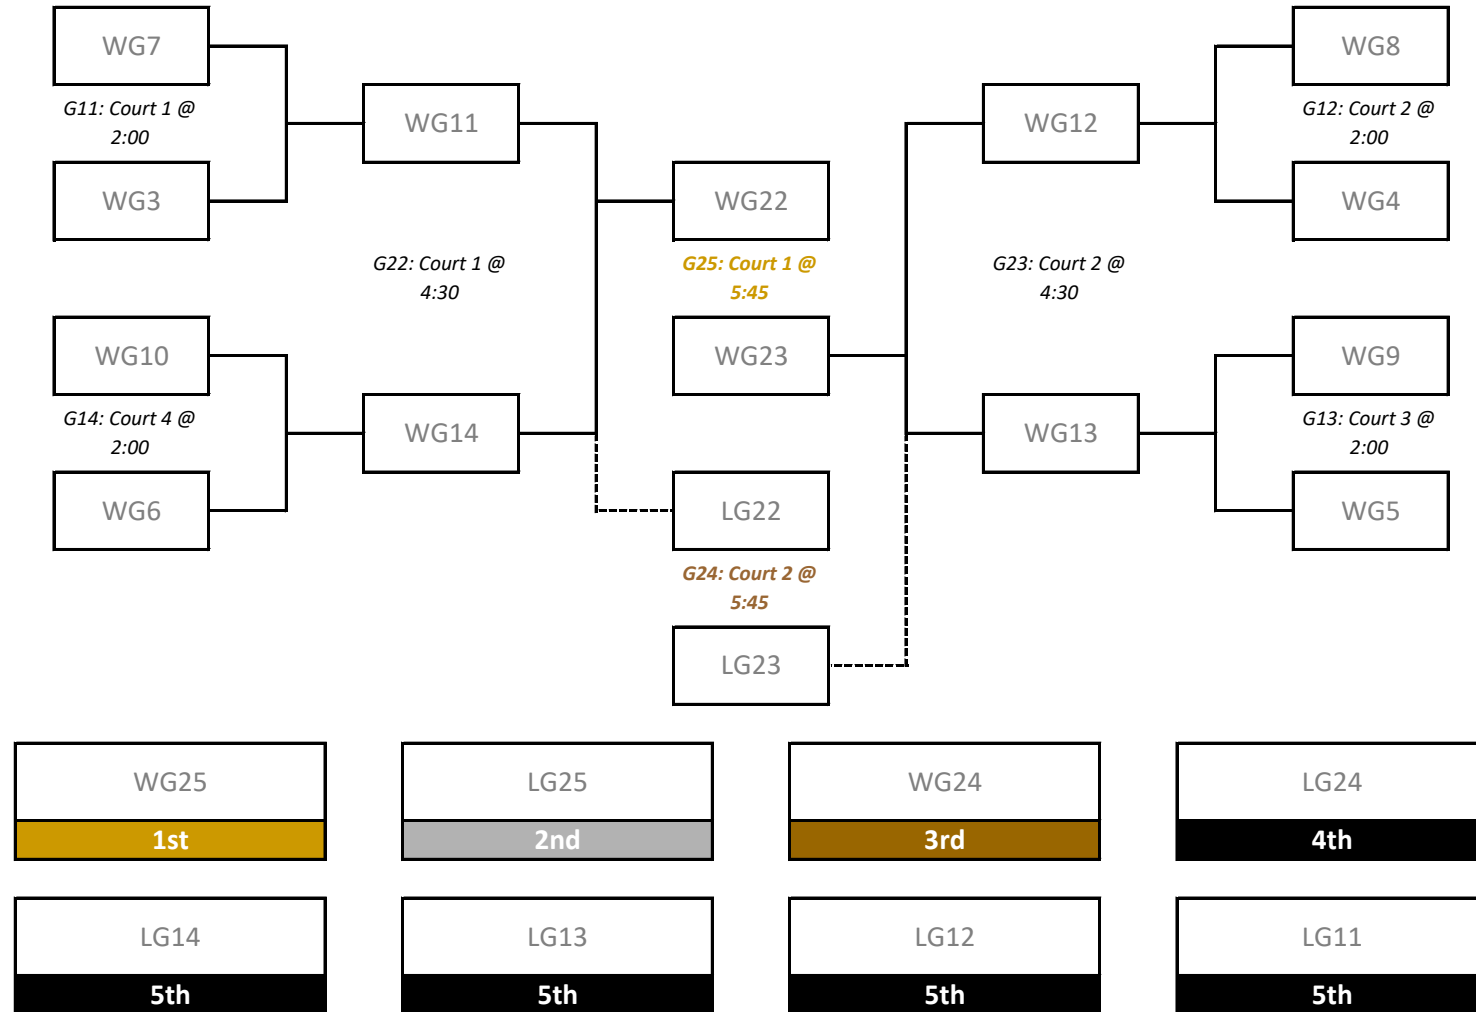

# Premier Series 15U Girls Tournament 1

Friday, February 23rd & Saturday, February 24th  
Dakota Community Centre & Red River College

## Championship Playoff Bracket - Play-In and Round of 16 (at DCC)

## Championship Playoff Bracket (at DCC)