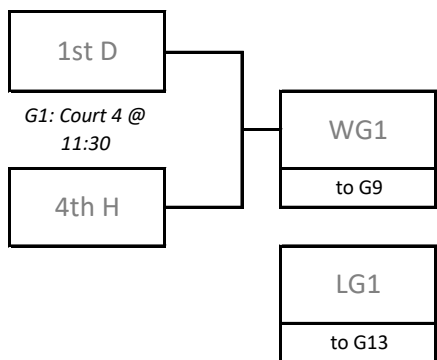

Premier Series 17U & 18U Girls Tournament 1

Friday, February 2nd & Saturday, February 3rd

Dakota Community Centre & Niverville High School (Friday), Victor Wyatt School (Saturday)

17U Round-of-16 Playoff Matches