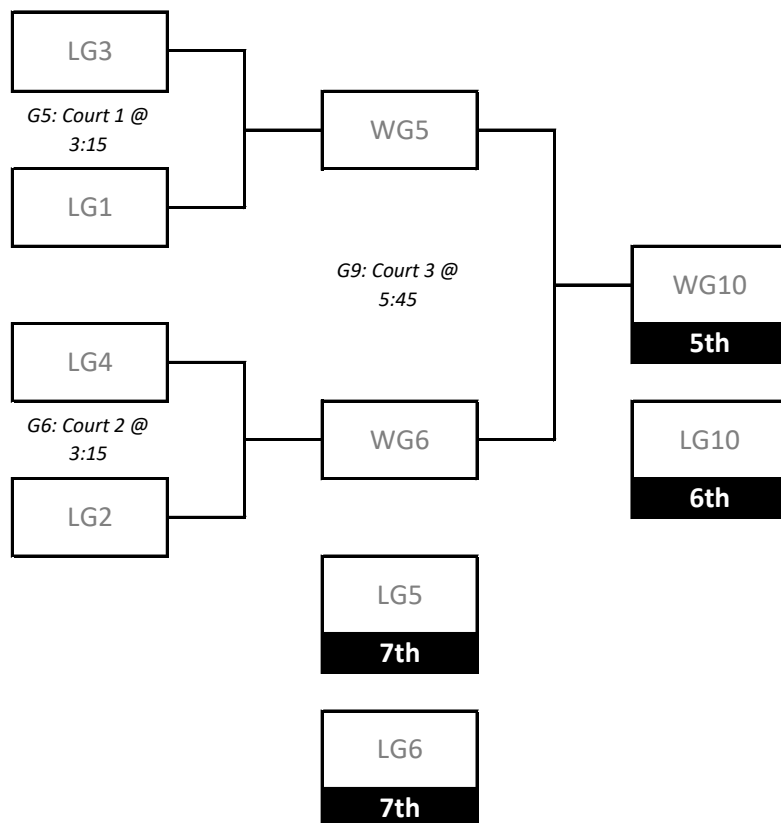

Premier Series 17U & 18U Girls Tournament 1

Friday, February 2nd & Saturday, February 3rd

Dakota Community Centre & Niverville High School (Friday), Victor Wyatt School (Saturday)

18U 5th-8th Bracket

18U Consolation Matches (9th-11th)

Pool J				
	5th B/C	5th A	6th B/C	Wins
5th B/C		Court 3 @ 2:00	Court 3 @ 3:15	
5th A	Court 3 @ 2:00		Court 3 @ 12:45	
6th B/C	Court 3 @ 3:15	Court 3 @ 12:45		

1st in J
9th

2nd in J
10th

3rd in J
11th