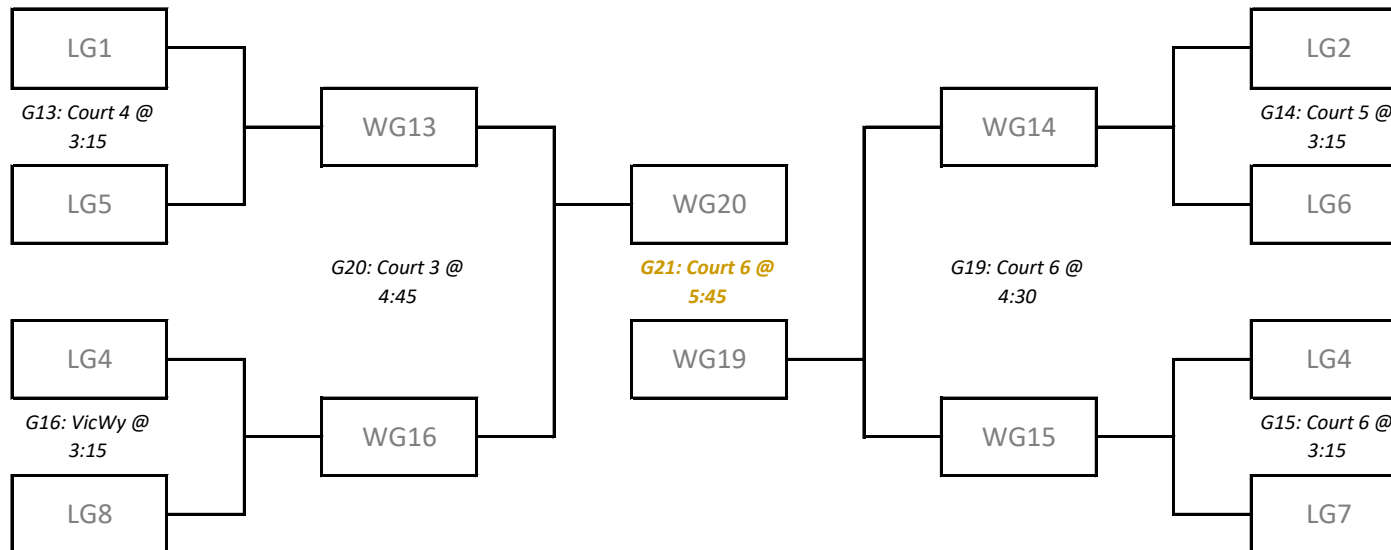

Premier Series 17U & 18U Girls Tournament 1

Friday, February 2nd & Saturday, February 3rd

Dakota Community Centre & Niverville High School (Friday), Victor Wyatt School (Saturday)

17U Consolation Playoff Bracket

WG21
9th

LG21
10th

LG20
11th

LG19
11th

LG16
13th

LG15
13th

LG14
13th

LG13
13th