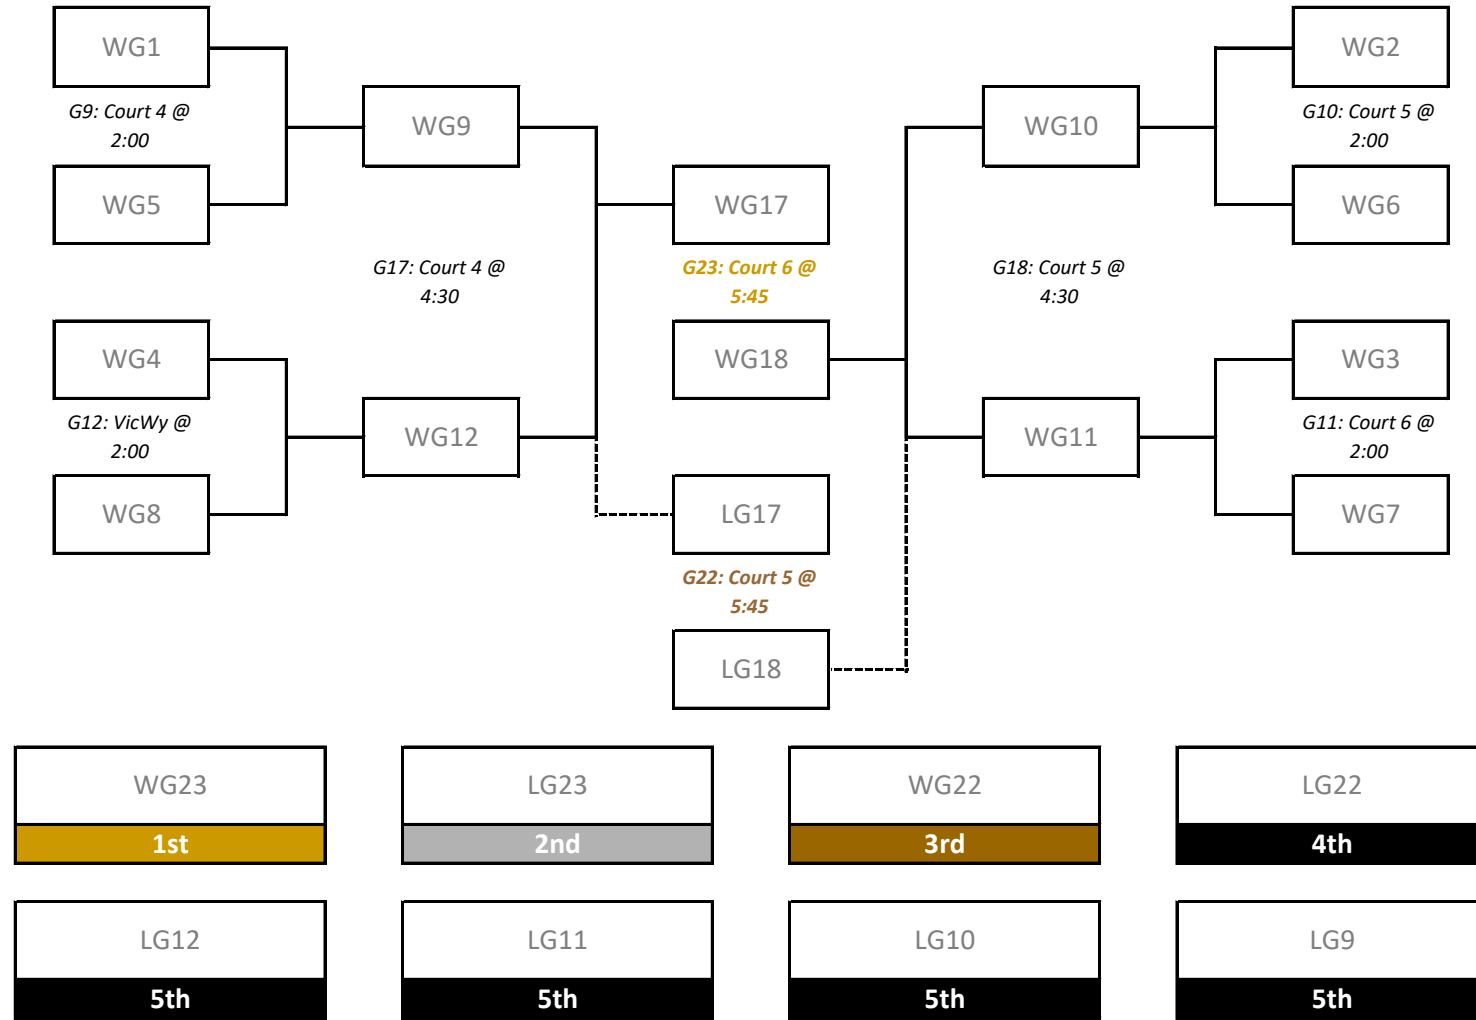

# Premier Series 17U & 18U Girls Tournament 1

Friday, February 2nd & Saturday, February 3rd

Dakota Community Centre & Niverville High School (Friday), Victor Wyatt School (Saturday)

## 17U Round-of-16 Playoff Matches