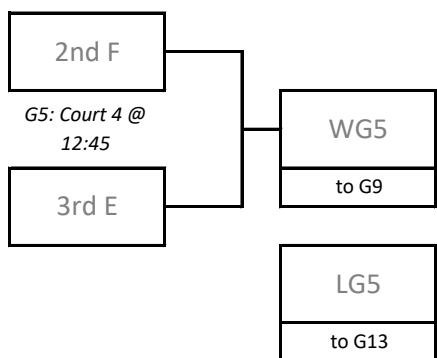

Premier Series 17U & 18U Girls Tournament 1

Friday, February 2nd & Saturday, February 3rd

Dakota Community Centre & Niverville High School (Friday), Victor Wyatt School (Saturday)

17U Round-of-16 Playoff Matches