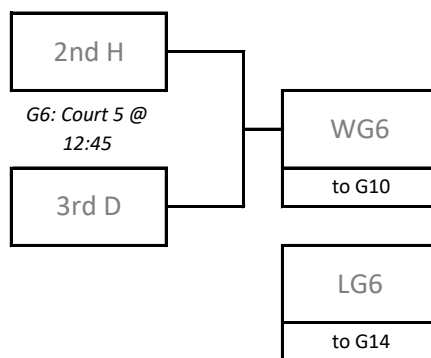

Premier Series 17U & 18U Girls Tournament 1

Friday, February 2nd & Saturday, February 3rd

Dakota Community Centre & Niverville High School (Friday), Victor Wyatt School (Saturday)

17U Round-of-16 Playoff Matches