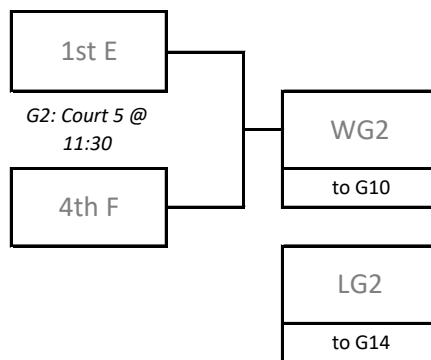

Premier Series 17U & 18U Girls Tournament 1

Friday, February 2nd & Saturday, February 3rd

Dakota Community Centre & Niverville High School (Friday), Victor Wyatt School (Saturday)

17U Round-of-16 Playoff Matches