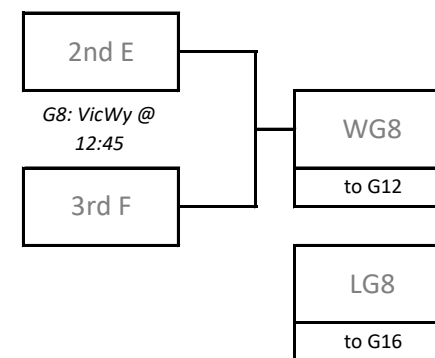

Premier Series 17U & 18U Girls Tournament 1

Friday, February 2nd & Saturday, February 3rd

Dakota Community Centre & Niverville High School (Friday), Victor Wyatt School (Saturday)

17U Round-of-16 Playoff Matches