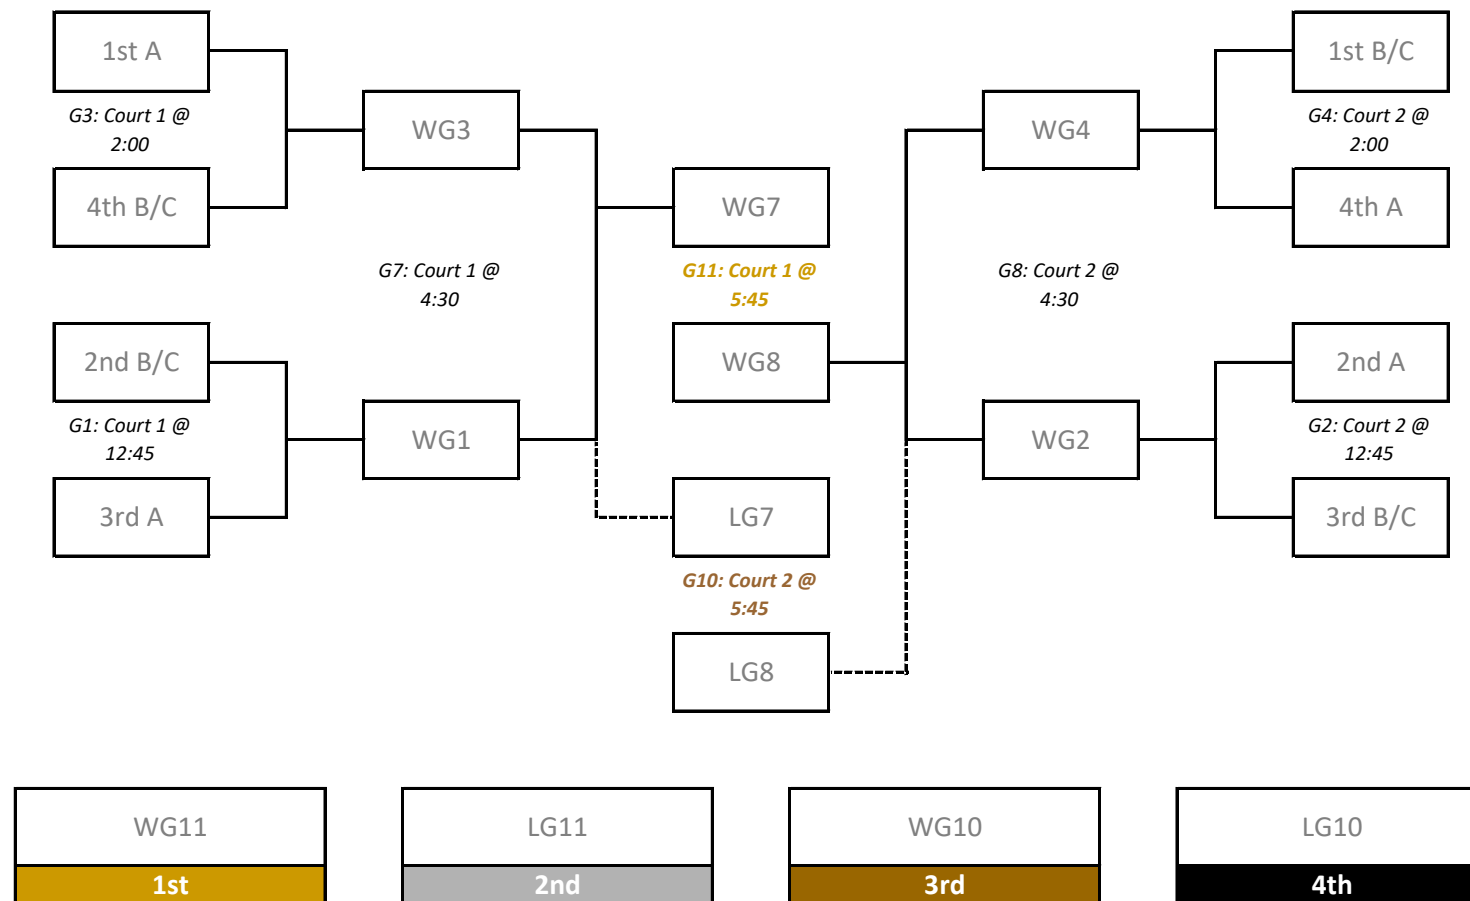

Premier Series 17U & 18U Girls Tournament 1

Friday, February 2nd & Saturday, February 3rd

Dakota Community Centre & Niverville High School (Friday), Victor Wyatt School (Saturday)

18U Championship Playoff Bracket