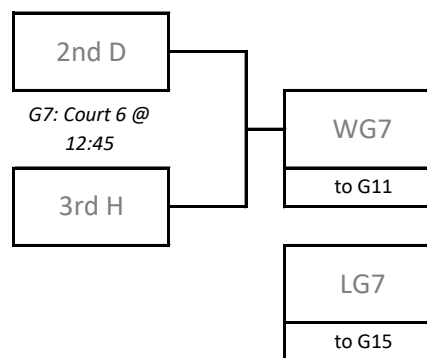

Premier Series 17U & 18U Girls Tournament 1

Friday, February 2nd & Saturday, February 3rd

Dakota Community Centre & Niverville High School (Friday), Victor Wyatt School (Saturday)

17U Round-of-16 Playoff Matches