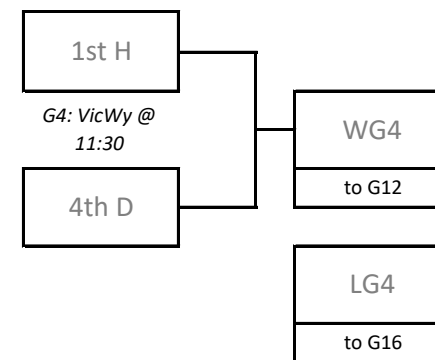

Premier Series 17U & 18U Girls Tournament 1

Friday, February 2nd & Saturday, February 3rd

Dakota Community Centre & Niverville High School (Friday), Victor Wyatt School (Saturday)

17U Round-of-16 Playoff Matches