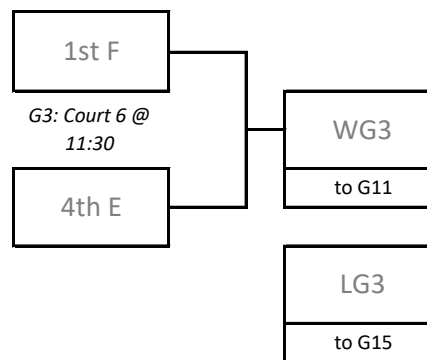

Premier Series 17U & 18U Girls Tournament 1

Friday, February 2nd & Saturday, February 3rd

Dakota Community Centre & Niverville High School (Friday), Victor Wyatt School (Saturday)

17U Round-of-16 Playoff Matches