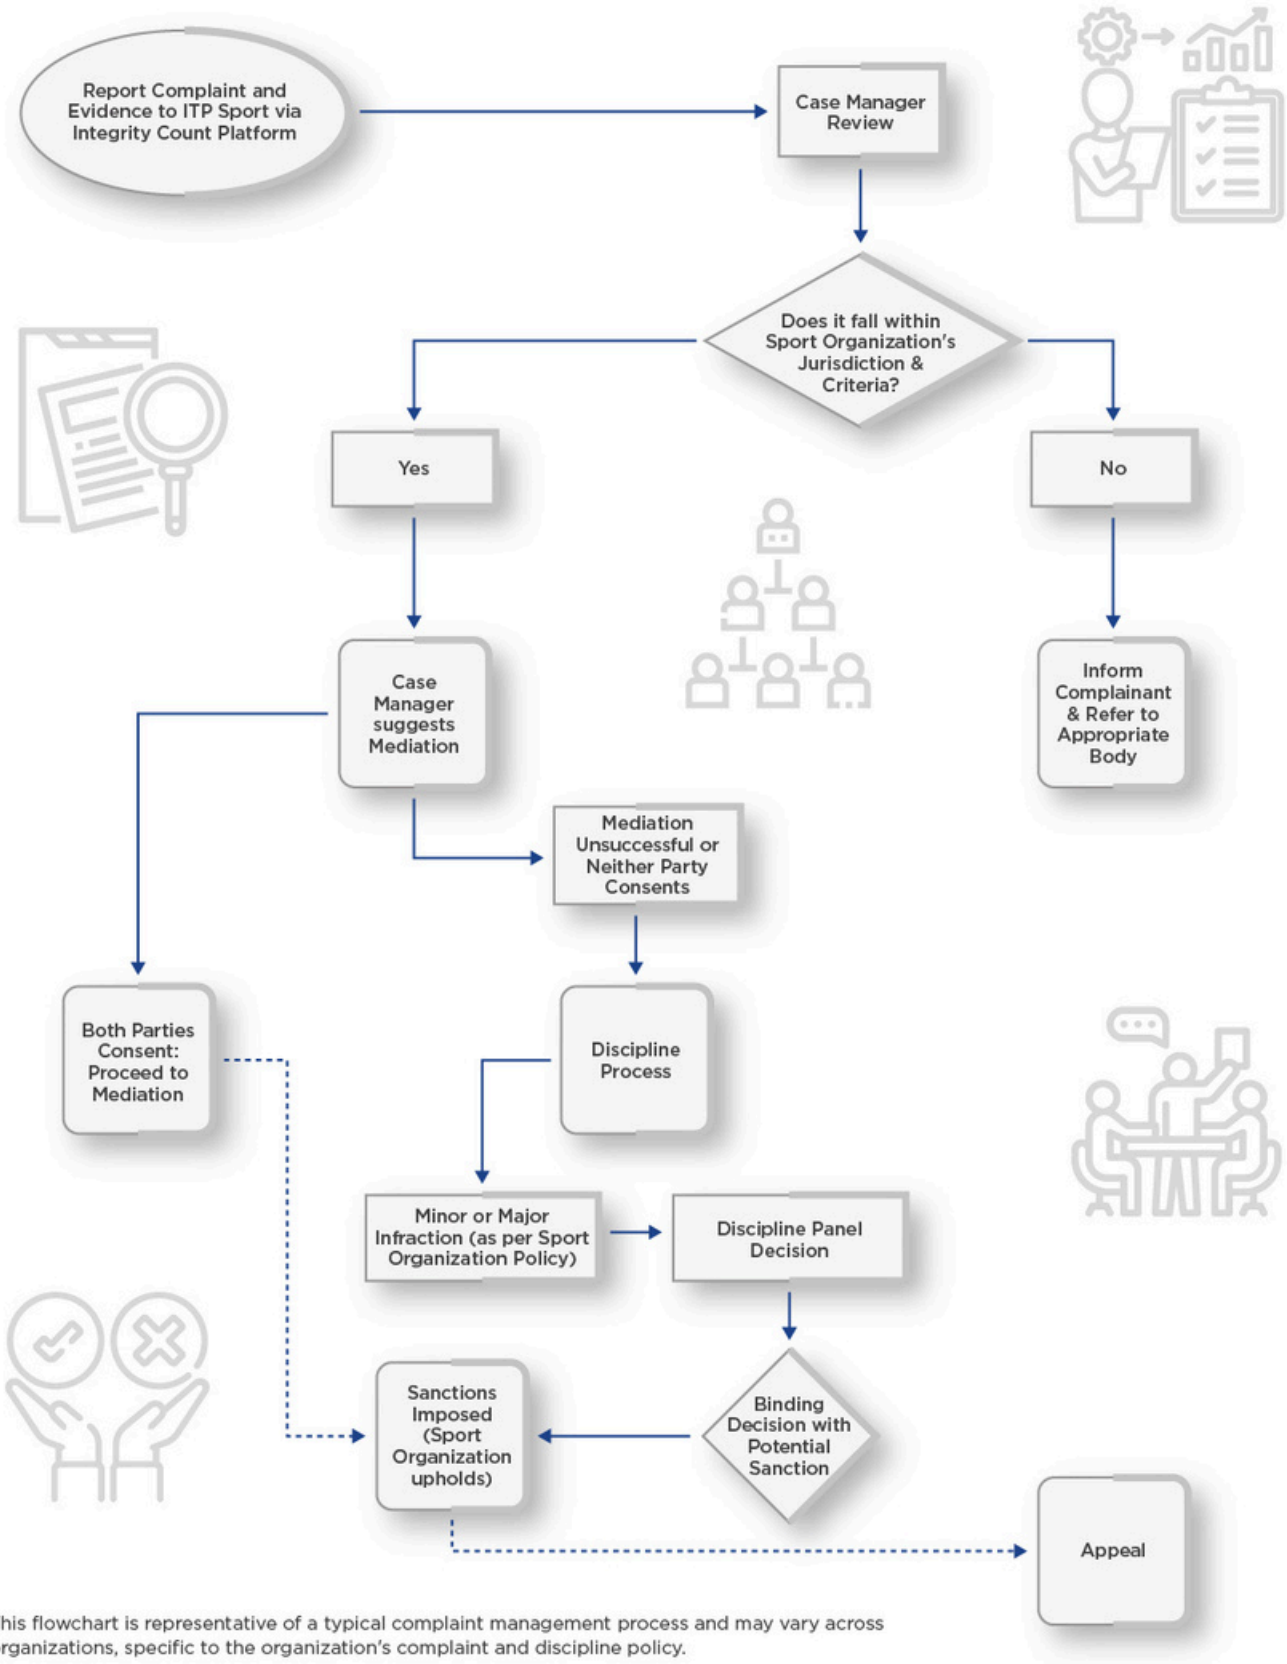

# Safe Sport Complaint Management Flowchart

This flowchart is representative of a typical complaint management process and may vary across organizations, specific to the organization's complaint and discipline policy.