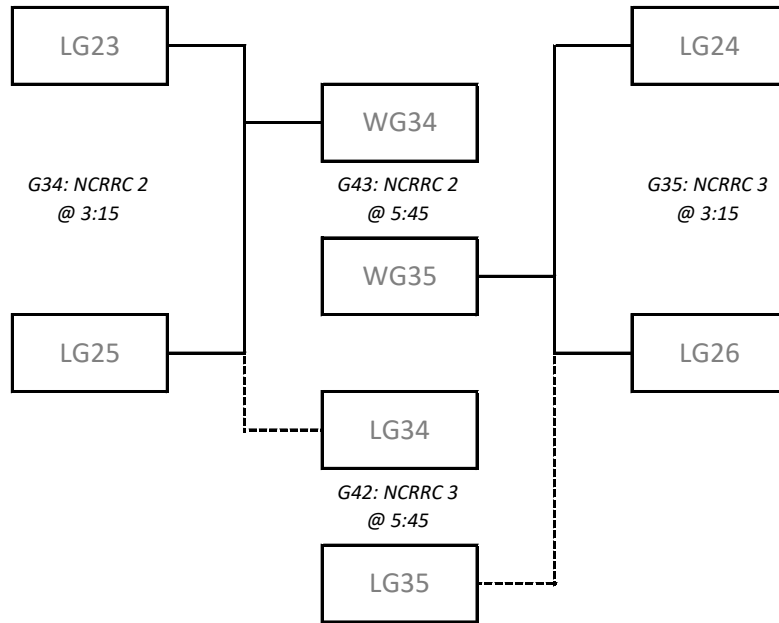

Playoff Bracket - Round of 16 (Sunday)

2024 17U Girls Provincial Championships

Saturday, May 4th and Sunday, May 5th
Niverville CRRC & Niverville High School

Championship Playoff Bracket

2024 17U Girls Provincial Championships

Saturday, May 4th and Sunday, May 5th
Niverville CRRC & Niverville High School

Playoff Bracket - 9th - 12th

2024 17U Girls Provincial Championships

Saturday, May 4th and Sunday, May 5th
Niverville CRRC & Niverville High School

Playoff Bracket - 5th - 8th

WG43
5th

LG43
6th

WG42
7th

LG42
8th

Playoff Bracket - 13th - 16th

WG39
13th

LG39
14th