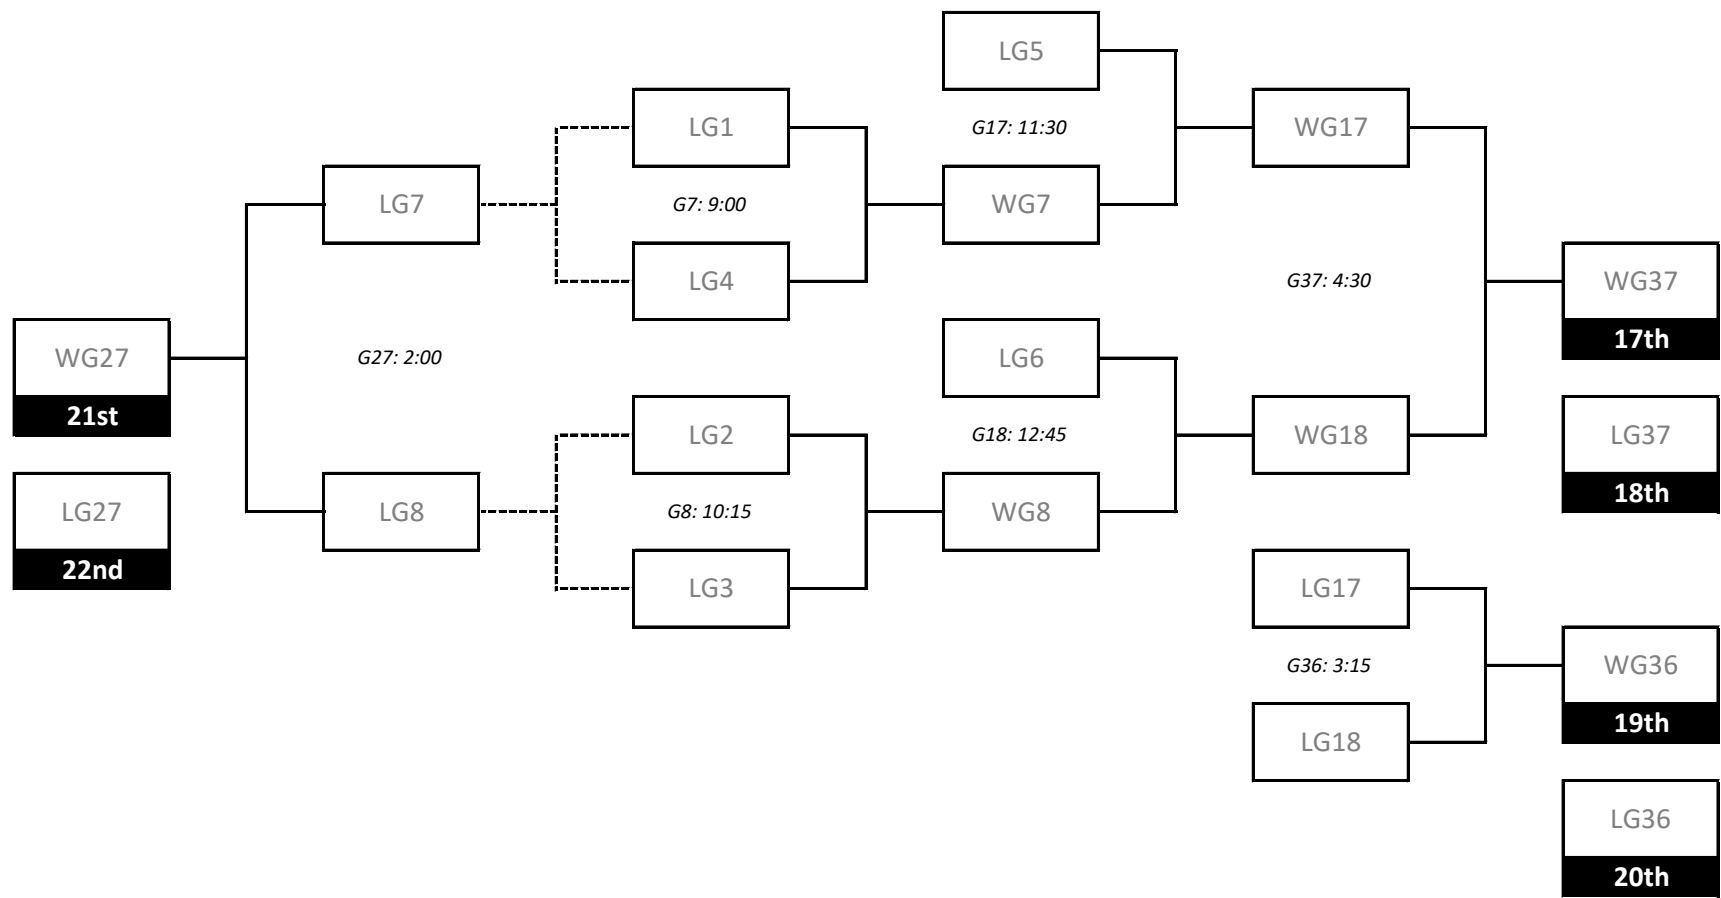

Playoff Bracket - 5th - 8th

WG43
5th

LG43
6th

WG42
7th

LG42
8th

Playoff Bracket - 13th - 16th

WG39
13th

LG39
14th

WG38
15th

LG38
16th

2024 17U Girls Provincial Championships

Saturday, May 4th and Sunday, May 5th
Niverville CRRC & Niverville High School

Playoff Bracket - 17th - 22nd (Niverville Middle School)

2024 17U Girls Provincial Championships

Saturday, May 4th and Sunday, May 5th
Niverville CRRC & Niverville High School

Tournament Format & Rules

All standard Volleyball Canada Age Class Rules will be observed, with the exception/inclusion of the following: