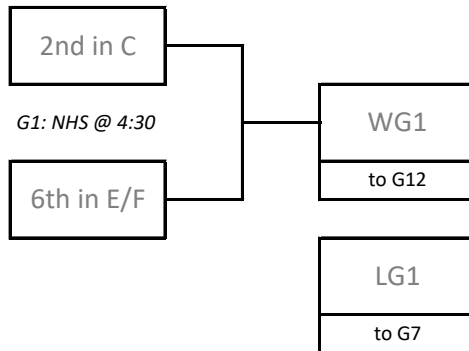

2024 17U Girls Provincial Championships

Saturday, May 4th and Sunday, May 5th
Niverville CRRC & Niverville High School

Playoff Bracket - Round 1 (Saturday)