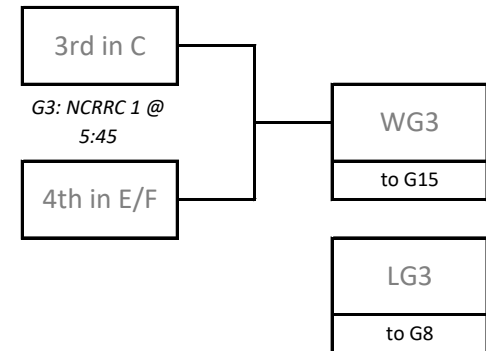

2024 17U Girls Provincial Championships

Saturday, May 4th and Sunday, May 5th
Niverville CRRC & Niverville High School

Playoff Bracket - Round 1 (Saturday)