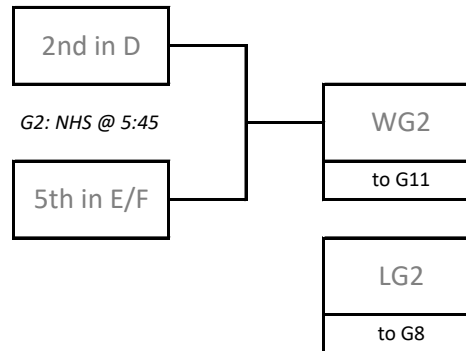

2024 17U Girls Provincial Championships

Saturday, May 4th and Sunday, May 5th
Niverville CRRC & Niverville High School

Playoff Bracket - Round 1 (Saturday)