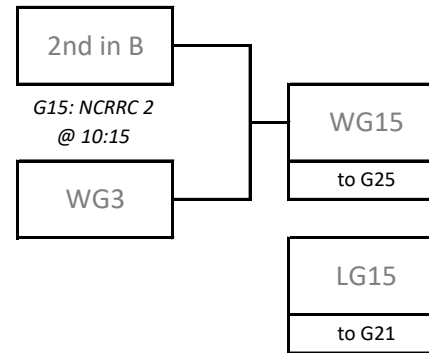

2024 17U Girls Provincial Championships

Saturday, May 4th and Sunday, May 5th
Niverville CRRC & Niverville High School

Pools

Pool A			Pool B			Pool C		
A1	Junior Bison 17U Gold	1	B1	Club West 17U Rage	2	C1	Junior Bison 17U Brown	9
A2	Bandits 17 Bob	3	B2	Shock	4	C2	Dynamo 17U	11
A3	Jr. Pilots 17U	5	B3	Westman 17U Wave	6	C3	Russell 17U	13
A4	WinMan Blue	7	B4	Predators 17U	8	C4	Interlake Storm	15
Pool D			Pool E			Pool F		
D1	Bandits 17 Bryan	10	E1	Bandits 17 Carly	17	F1	Vision Elite 17U Black	18
D2	Blazers 17U Inferno	12	E2	Club West Smash	19	F2	BVC 17U	20
D3	Impact 17U	14	E3	Vision Elite 17U Blue	21	F3	Parkland Vipers 17U	22
D4	WinMan Thunder	16	Pools E and F will play Cross-Pool and be ranked as one group for playoff seeding					

2024 17U Girls Provincial Championships

Saturday, May 4th and Sunday, May 5th
Niverville CRRC & Niverville High School

Playoff Schedule

Saturday, May 4th											
Time	Niverville High School			Time	Niverville CRRC Court 1			Time	Niverville CRRC Court 2		
4:30	2nd in C	G1	6th in E/F								
5:45	2nd in D	G2	5th in E/F	5:45	3rd in C	G3	4th in E/F	5:45	3rd in D	G4 3rd in E/F	
	Time	Niverville CRRC Court 3			Time	Niverville Middle School					
	5:45	4th in C	G5	2nd in E/F	5:45	4th in D	G6	1st in E/F			

2024 17U Girls Provincial Championships

Saturday, May 4th and Sunday, May 5th
Niverville CRRC & Niverville High School

Playoff Bracket - Round 1 (Saturday)

2024 17U Girls Provincial Championships

Saturday, May 4th and Sunday, May 5th
Niverville CRRC & Niverville High School

Playoff Bracket - Round of 16 (Sunday)

2024 17U Girls Provincial Championships

Saturday, May 4th and Sunday, May 5th
Niverville CRRC & Niverville High School

Championship Playoff Bracket

2024 17U Girls Provincial Championships