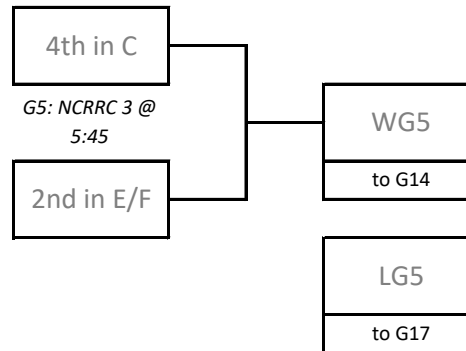

2024 17U Girls Provincial Championships

Saturday, May 4th and Sunday, May 5th
Niverville CRRC & Niverville High School

Playoff Bracket - Round 1 (Saturday)