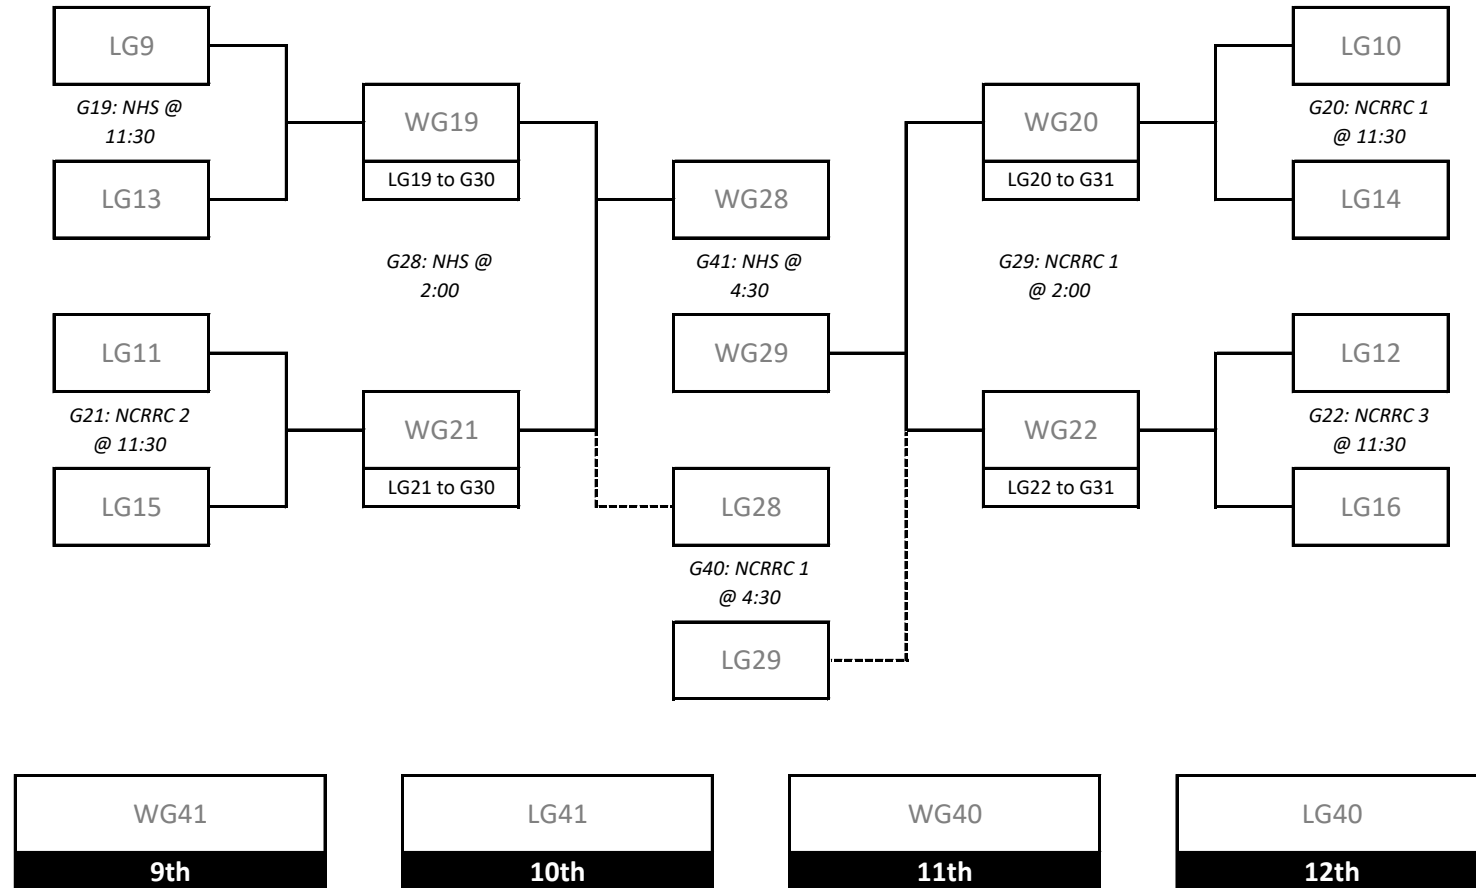

2024 17U Girls Provincial Championships

Saturday, May 4th and Sunday, May 5th
Niverville CRRC & Niverville High School

Playoff Bracket - 9th - 12th