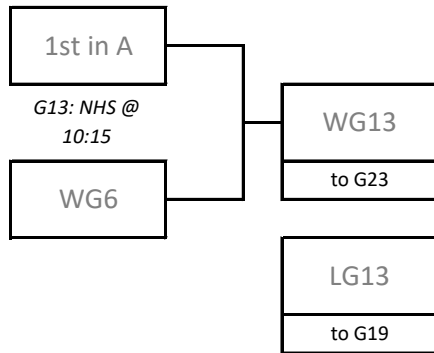

2024 17U Girls Provincial Championships

Saturday, May 4th and Sunday, May 5th
Niverville CRRC & Niverville High School

Pools

Pool A			Pool B			Pool C		
A1	Junior Bison 17U Gold	1	B1	Club West 17U Rage	2	C1	Junior Bison 17U Brown	9
A2	Bandits 17 Bob	3	B2	Shock	4	C2	Dynamo 17U	11
A3	Jr. Pilots 17U	5	B3	Westman 17U Wave	6	C3	Russell 17U	13
A4	WinMan Blue	7	B4	Predators 17U	8	C4	Interlake Storm	15
Pool D			Pool E			Pool F		
D1	Bandits 17 Bryan	10	E1	Bandits 17 Carly	17	F1	Vision Elite 17U Black	18
D2	Blazers 17U Inferno	12	E2	Club West Smash	19	F2	BVC 17U	20
D3	Impact 17U	14	E3	Vision Elite 17U Blue	21	F3	Parkland Vipers 17U	22
D4	WinMan Thunder	16	Pools E and F will play Cross-Pool and be ranked as one group for playoff seeding					

2024 17U Girls Provincial Championships

Saturday, May 4th and Sunday, May 5th
Niverville CRRC & Niverville High School

Playoff Schedule

Saturday, May 4th											
Time	Niverville High School			Time	Niverville CRRC Court 1			Time	Niverville CRRC Court 2		
4:30	2nd in C	G1	6th in E/F								
5:45	2nd in D	G2	5th in E/F	5:45	3rd in C	G3	4th in E/F	5:45	3rd in D	G4 3rd in E/F	
	Time	Niverville CRRC Court 3			Time	Niverville Middle School					
	5:45	4th in C	G5	2nd in E/F	5:45	4th in D	G6	1st in E/F			

2024 17U Girls Provincial Championships

Saturday, May 4th and Sunday, May 5th
Niverville CRRC & Niverville High School

Playoff Bracket - Round 1 (Saturday)

2024 17U Girls Provincial Championships

Saturday, May 4th and Sunday, May 5th
Niverville CRRC & Niverville High School

Playoff Bracket - Round of 16 (Sunday)

2024 17U Girls Provincial Championships

Saturday, May 4th and Sunday, May 5th
Niverville CRRC & Niverville High School

Championship Playoff Bracket

2024 17U Girls Provincial Championships