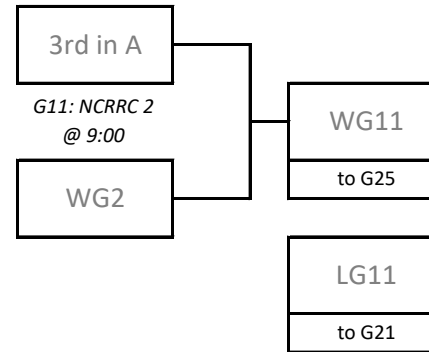

2024 17U Girls Provincial Championships

Saturday, May 4th and Sunday, May 5th
Niverville CRRC & Niverville High School

Playoff Schedule

Saturday, May 4th											
Time	Niverville High School			Time	Niverville CRRC Court 1			Time	Niverville CRRC Court 2		
4:30	2nd in C	G1	6th in E/F								
5:45	2nd in D	G2	5th in E/F	5:45	3rd in C	G3	4th in E/F	5:45	3rd in D	G4 3rd in E/F	
	Time	Niverville CRRC Court 3			Time	Niverville Middle School					
	5:45	4th in C	G5	2nd in E/F	5:45	4th in D	G6	1st in E/F			

2024 17U Girls Provincial Championships

Saturday, May 4th and Sunday, May 5th
Niverville CRRC & Niverville High School

Playoff Bracket - Round 1 (Saturday)

2024 17U Girls Provincial Championships

Saturday, May 4th and Sunday, May 5th
Niverville CRRC & Niverville High School

Playoff Bracket - Round of 16 (Sunday)

2024 17U Girls Provincial Championships

Saturday, May 4th and Sunday, May 5th
Niverville CRRC & Niverville High School

Championship Playoff Bracket

2024 17U Girls Provincial Championships