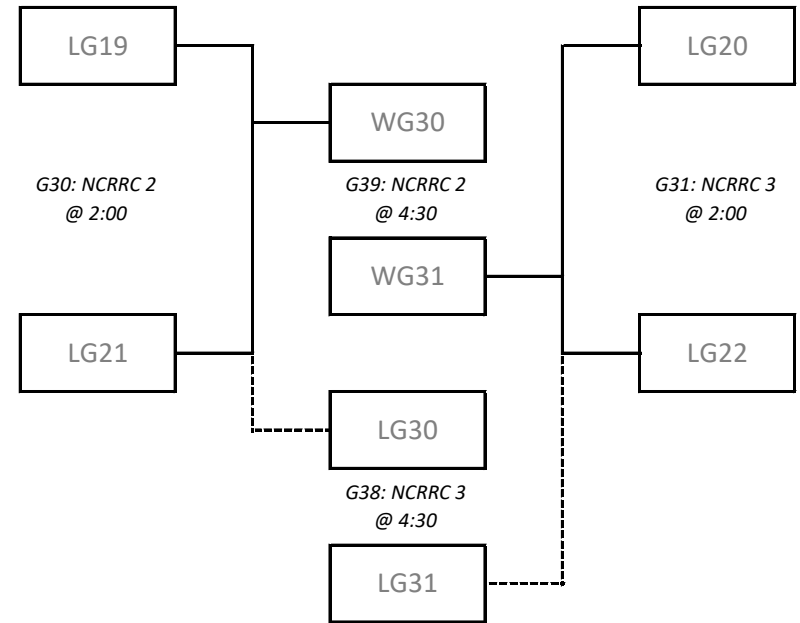

Playoff Bracket - 5th - 8th

WG43
5th

LG43
6th

WG42
7th

LG42
8th

Playoff Bracket - 13th - 16th

WG39
13th

LG39
14th

WG38
15th

LG38
16th

2024 17U Girls Provincial Championships

Saturday, May 4th and Sunday, May 5th
Niverville CRRC & Niverville High School

Playoff Bracket - 17th - 22nd (Niverville Middle School)

2024 17U Girls Provincial Championships