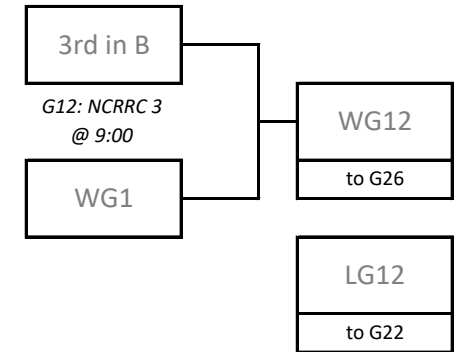

2024 17U Girls Provincial Championships

Saturday, May 4th and Sunday, May 5th
Niverville CRRC & Niverville High School

Pools

Pool A			Pool B			Pool C		
A1	Junior Bison 17U Gold	1	B1	Club West 17U Rage	2	C1	Junior Bison 17U Brown	9
A2	Bandits 17 Bob	3	B2	Shock	4	C2	Dynamo 17U	11
A3	Jr. Pilots 17U	5	B3	Westman 17U Wave	6	C3	Russell 17U	13
A4	WinMan Blue	7	B4	Predators 17U	8	C4	Interlake Storm	15
Pool D			Pool E			Pool F		
D1	Bandits 17 Bryan	10	E1	Bandits 17 Carly	17	F1	Vision Elite 17U Black	18
D2	Blazers 17U Inferno	12	E2	Club West Smash	19	F2	BVC 17U	20
D3	Impact 17U	14	E3	Vision Elite 17U Blue	21	F3	Parkland Vipers 17U	22
D4	WinMan Thunder	16	Pools E and F will play Cross-Pool and be ranked as one group for playoff seeding					

2024 17U Girls Provincial Championships

Saturday, May 4th and Sunday, May 5th
Niverville CRRC & Niverville High School

Playoff Schedule

Saturday, May 4th											
Time	Niverville High School			Time	Niverville CRRC Court 1			Time	Niverville CRRC Court 2		
4:30	2nd in C	G1	6th in E/F								
5:45	2nd in D	G2	5th in E/F	5:45	3rd in C	G3	4th in E/F	5:45	3rd in D	G4 3rd in E/F	
	Time	Niverville CRRC Court 3			Time	Niverville Middle School					
	5:45	4th in C	G5	2nd in E/F	5:45	4th in D	G6	1st in E/F			

2024 17U Girls Provincial Championships

Saturday, May 4th and Sunday, May 5th
Niverville CRRC & Niverville High School

Playoff Bracket - Round 1 (Saturday)

2024 17U Girls Provincial Championships

Saturday, May 4th and Sunday, May 5th
Niverville CRRC & Niverville High School

Playoff Bracket - Round of 16 (Sunday)

2024 17U Girls Provincial Championships

Saturday, May 4th and Sunday, May 5th
Niverville CRRC & Niverville High School

Championship Playoff Bracket

2024 17U Girls Provincial Championships