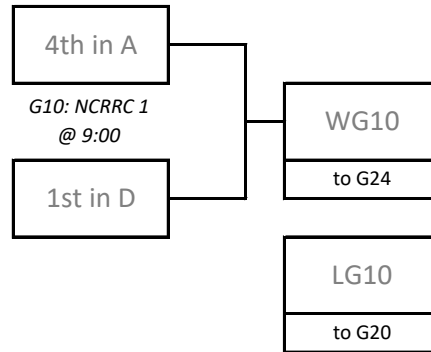

2024 17U Girls Provincial Championships

Saturday, May 4th and Sunday, May 5th
Niverville CRRC & Niverville High School

Pools

Pool A			Pool B			Pool C		
A1	Junior Bison 17U Gold	1	B1	Club West 17U Rage	2	C1	Junior Bison 17U Brown	9
A2	Bandits 17 Bob	3	B2	Shock	4	C2	Dynamo 17U	11
A3	Jr. Pilots 17U	5	B3	Westman 17U Wave	6	C3	Russell 17U	13
A4	WinMan Blue	7	B4	Predators 17U	8	C4	Interlake Storm	15
Pool D			Pool E			Pool F		
D1	Bandits 17 Bryan	10	E1	Bandits 17 Carly	17	F1	Vision Elite 17U Black	18
D2	Blazers 17U Inferno	12	E2	Club West Smash	19	F2	BVC 17U	20
D3	Impact 17U	14	E3	Vision Elite 17U Blue	21	F3	Parkland Vipers 17U	22
D4	WinMan Thunder	16	Pools E and F will play Cross-Pool and be ranked as one group for playoff seeding					

2024 17U Girls Provincial Championships

Saturday, May 4th and Sunday, May 5th
Niverville CRRC & Niverville High School

Playoff Schedule

Saturday, May 4th											
Time	Niverville High School			Time	Niverville CRRC Court 1			Time	Niverville CRRC Court 2		
4:30	2nd in C	G1	6th in E/F								
5:45	2nd in D	G2	5th in E/F	5:45	3rd in C	G3	4th in E/F	5:45	3rd in D	G4 3rd in E/F	
	Time	Niverville CRRC Court 3			Time	Niverville Middle School					
	5:45	4th in C	G5	2nd in E/F	5:45	4th in D	G6	1st in E/F			

2024 17U Girls Provincial Championships

Saturday, May 4th and Sunday, May 5th
Niverville CRRC & Niverville High School

Playoff Bracket - Round 1 (Saturday)

2024 17U Girls Provincial Championships

Saturday, May 4th and Sunday, May 5th
Niverville CRRC & Niverville High School

Playoff Bracket - Round of 16 (Sunday)

2024 17U Girls Provincial Championships

Saturday, May 4th and Sunday, May 5th
Niverville CRRC & Niverville High School

Championship Playoff Bracket

2024 17U Girls Provincial Championships