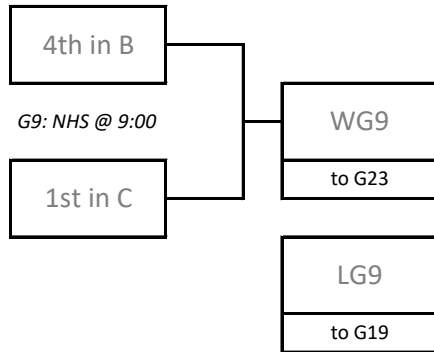

2024 17U Girls Provincial Championships

Saturday, May 4th and Sunday, May 5th
Niverville CRRC & Niverville High School

Pools

Pool A			Pool B			Pool C		
A1	Junior Bison 17U Gold	1	B1	Club West 17U Rage	2	C1	Junior Bison 17U Brown	9
A2	Bandits 17 Bob	3	B2	Shock	4	C2	Dynamo 17U	11
A3	Jr. Pilots 17U	5	B3	Westman 17U Wave	6	C3	Russell 17U	13
A4	WinMan Blue	7	B4	Predators 17U	8	C4	Interlake Storm	15
Pool D			Pool E			Pool F		
D1	Bandits 17 Bryan	10	E1	Bandits 17 Carly	17	F1	Vision Elite 17U Black	18
D2	Blazers 17U Inferno	12	E2	Club West Smash	19	F2	BVC 17U	20
D3	Impact 17U	14	E3	Vision Elite 17U Blue	21	F3	Parkland Vipers 17U	22
D4	WinMan Thunder	16	Pools E and F will play Cross-Pool and be ranked as one group for playoff seeding					

2024 17U Girls Provincial Championships

Saturday, May 4th and Sunday, May 5th
Niverville CRRC & Niverville High School

Playoff Schedule

Saturday, May 4th											
Time	Niverville High School			Time	Niverville CRRC Court 1			Time	Niverville CRRC Court 2		
4:30	2nd in C	G1	6th in E/F								
5:45	2nd in D	G2	5th in E/F	5:45	3rd in C	G3	4th in E/F	5:45	3rd in D	G4 3rd in E/F	
	Time	Niverville CRRC Court 3			Time	Niverville Middle School					
	5:45	4th in C	G5	2nd in E/F	5:45	4th in D	G6	1st in E/F			

2024 17U Girls Provincial Championships

Saturday, May 4th and Sunday, May 5th
Niverville CRRC & Niverville High School

Playoff Bracket - Round 1 (Saturday)

2024 17U Girls Provincial Championships

Saturday, May 4th and Sunday, May 5th
Niverville CRRC & Niverville High School

Playoff Bracket - Round of 16 (Sunday)

2024 17U Girls Provincial Championships

Saturday, May 4th and Sunday, May 5th
Niverville CRRC & Niverville High School

Championship Playoff Bracket

2024 17U Girls Provincial Championships