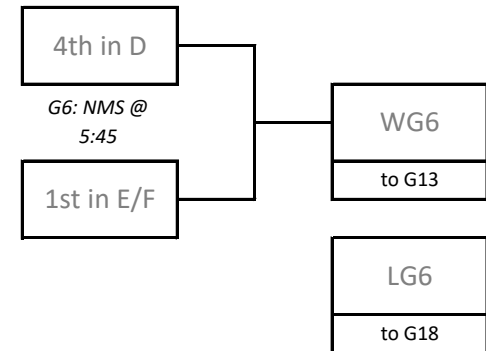

2024 17U Girls Provincial Championships

Saturday, May 4th and Sunday, May 5th
Niverville CRRC & Niverville High School

Playoff Bracket - Round 1 (Saturday)