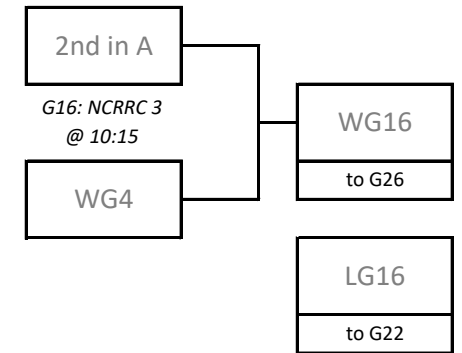

2024 17U Girls Provincial Championships

Saturday, May 4th and Sunday, May 5th
Niverville CRRC & Niverville High School

Playoff Schedule

Saturday, May 4th											
Time	Niverville High School			Time	Niverville CRRC Court 1			Time	Niverville CRRC Court 2		
4:30	2nd in C	G1	6th in E/F								
5:45	2nd in D	G2	5th in E/F	5:45	3rd in C	G3	4th in E/F	5:45	3rd in D	G4 3rd in E/F	
	Time	Niverville CRRC Court 3			Time	Niverville Middle School					
	5:45	4th in C	G5	2nd in E/F	5:45	4th in D	G6	1st in E/F			

2024 17U Girls Provincial Championships

Saturday, May 4th and Sunday, May 5th
Niverville CRRC & Niverville High School

Playoff Bracket - Round 1 (Saturday)

2024 17U Girls Provincial Championships

Saturday, May 4th and Sunday, May 5th
Niverville CRRC & Niverville High School

Playoff Bracket - Round of 16 (Sunday)

2024 17U Girls Provincial Championships

Saturday, May 4th and Sunday, May 5th
Niverville CRRC & Niverville High School

Championship Playoff Bracket

2024 17U Girls Provincial Championships