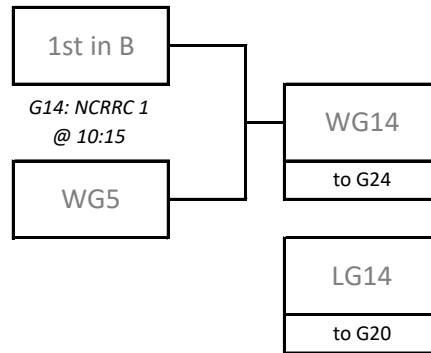

2024 17U Girls Provincial Championships

Saturday, May 4th and Sunday, May 5th
Niverville CRRC & Niverville High School

Pools

Pool A			Pool B			Pool C		
A1	Junior Bison 17U Gold	1	B1	Club West 17U Rage	2	C1	Junior Bison 17U Brown	9
A2	Bandits 17 Bob	3	B2	Shock	4	C2	Dynamo 17U	11
A3	Jr. Pilots 17U	5	B3	Westman 17U Wave	6	C3	Russell 17U	13
A4	WinMan Blue	7	B4	Predators 17U	8	C4	Interlake Storm	15
Pool D			Pool E			Pool F		
D1	Bandits 17 Bryan	10	E1	Bandits 17 Carly	17	F1	Vision Elite 17U Black	18
D2	Blazers 17U Inferno	12	E2	Club West Smash	19	F2	BVC 17U	20
D3	Impact 17U	14	E3	Vision Elite 17U Blue	21	F3	Parkland Vipers 17U	22
D4	WinMan Thunder	16	Pools E and F will play Cross-Pool and be ranked as one group for playoff seeding					

2024 17U Girls Provincial Championships

Saturday, May 4th and Sunday, May 5th
Niverville CRRC & Niverville High School

Playoff Schedule

Saturday, May 4th											
Time	Niverville High School			Time	Niverville CRRC Court 1			Time	Niverville CRRC Court 2		
4:30	2nd in C	G1	6th in E/F								
5:45	2nd in D	G2	5th in E/F	5:45	3rd in C	G3	4th in E/F	5:45	3rd in D	G4 3rd in E/F	
	Time	Niverville CRRC Court 3			Time	Niverville Middle School					
	5:45	4th in C	G5	2nd in E/F	5:45	4th in D	G6	1st in E/F			

2024 17U Girls Provincial Championships

Saturday, May 4th and Sunday, May 5th
Niverville CRRC & Niverville High School

Playoff Bracket - Round 1 (Saturday)

2024 17U Girls Provincial Championships

Saturday, May 4th and Sunday, May 5th
Niverville CRRC & Niverville High School

Playoff Bracket - Round of 16 (Sunday)

2024 17U Girls Provincial Championships

Saturday, May 4th and Sunday, May 5th
Niverville CRRC & Niverville High School

Championship Playoff Bracket

2024 17U Girls Provincial Championships