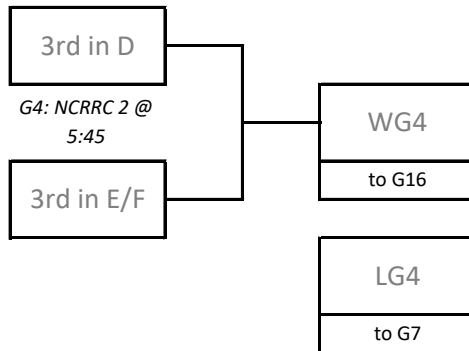

2024 17U Girls Provincial Championships

Saturday, May 4th and Sunday, May 5th
Niverville CRRC & Niverville High School

Playoff Bracket - Round 1 (Saturday)