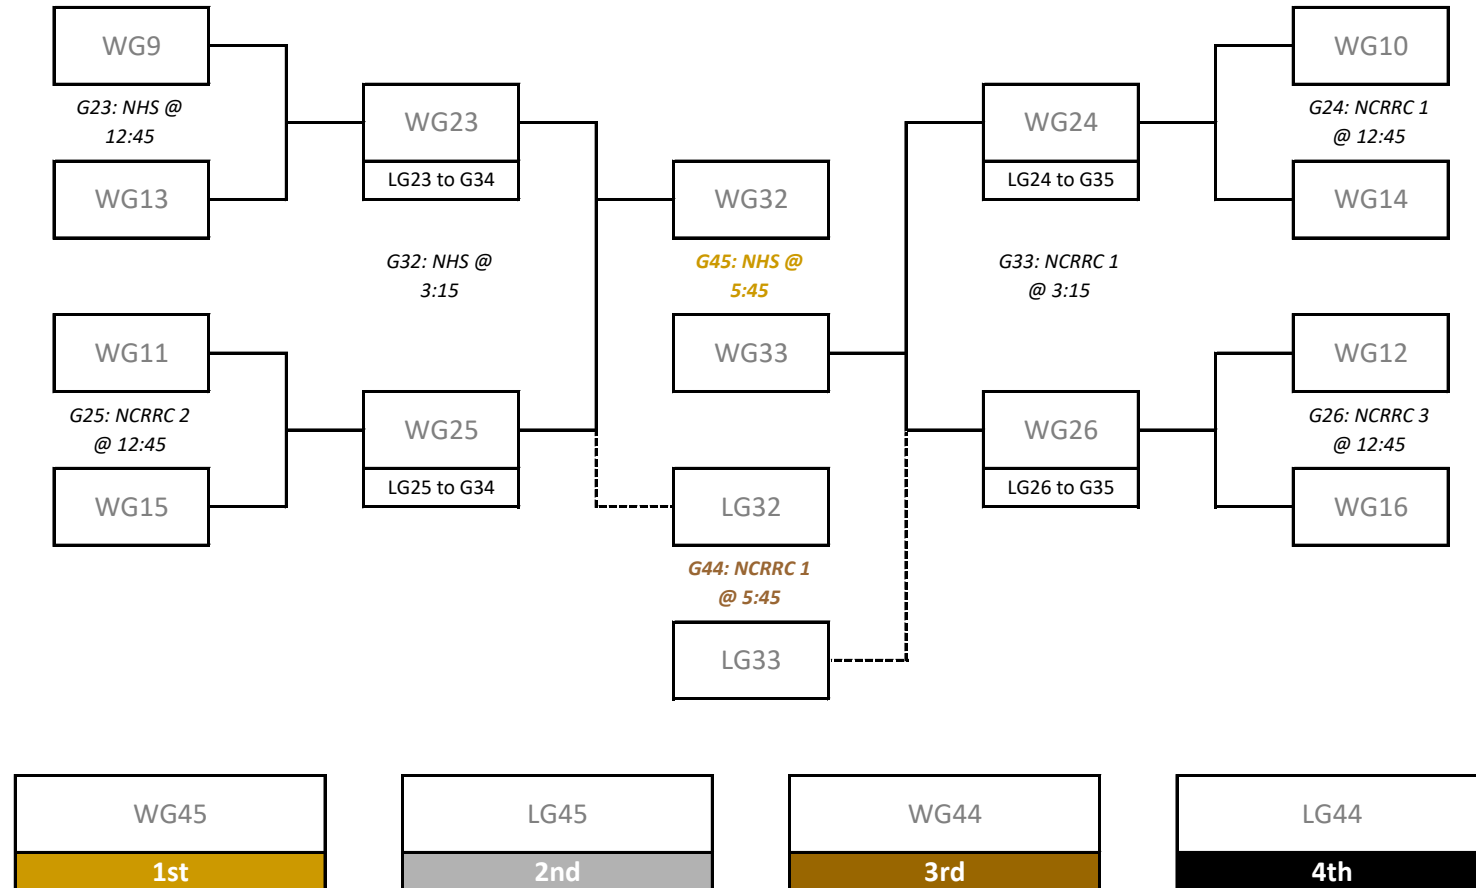

2024 17U Girls Provincial Championships

Saturday, May 4th and Sunday, May 5th
Niverville CRRC & Niverville High School

Playoff Bracket - Round 1 (Saturday)

2024 17U Girls Provincial Championships

Saturday, May 4th and Sunday, May 5th
Niverville CRRC & Niverville High School

Playoff Bracket - Round of 16 (Sunday)

2024 17U Girls Provincial Championships

Saturday, May 4th and Sunday, May 5th
Niverville CRRC & Niverville High School

Championship Playoff Bracket

2024 17U Girls Provincial Championships

Saturday, May 4th and Sunday, May 5th
Niverville CRRC & Niverville High School

Playoff Bracket - 9th - 12th

2024 17U Girls Provincial Championships

Saturday, May 4th and Sunday, May 5th
Niverville CRRC & Niverville High School

Playoff Bracket - 5th - 8th

WG43
5th

LG43
6th

WG42
7th

LG42
8th

Playoff Bracket - 13th - 16th

WG39
13th

LG39
14th