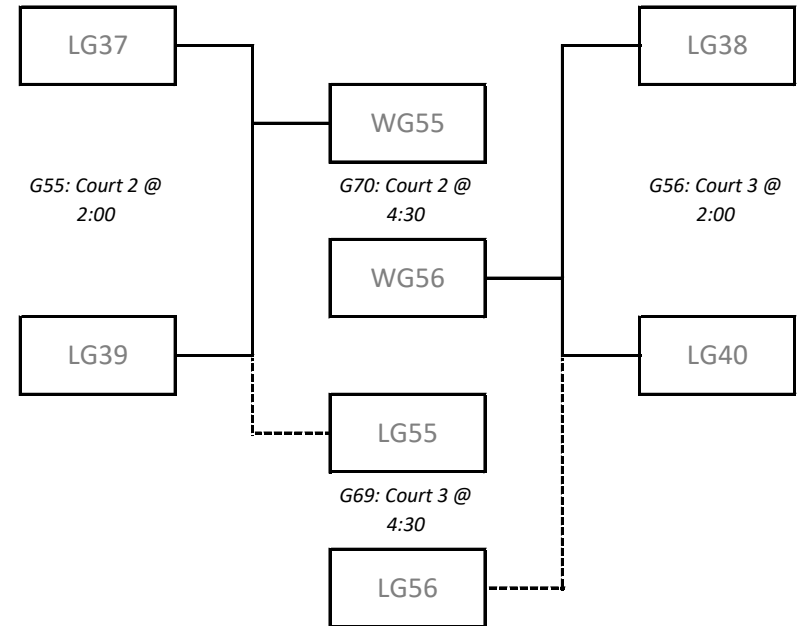

# 2024 14U Girls Tier 1 Provincial Championships

Saturday, April 20th and Sunday, April 21st  
 Dakota Community Centre & Niverville CRRC & Niverville HS

## Playoff Bracket - 21st-24th (Niverville)

WG74  
21st

LG74  
22nd

WG73  
23rd

LG73  
24th

## Playoff Bracket - 29th-32nd (Niverville)

WG70  
29th

LG70  
30th

WG69  
31st

LG69  
32nd