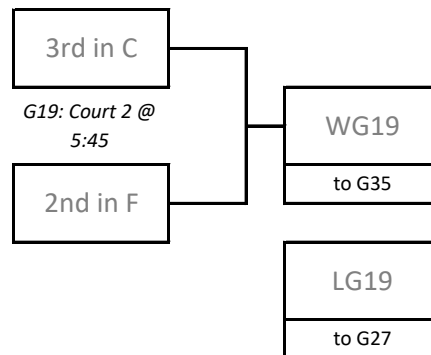

## Playoff Bracket - Round 1 (Saturday at DCC)

## Playoff Bracket - Round of 32 (Saturday at DCC)

## Playoff Bracket - Round of 32 (Saturday in Niverville)