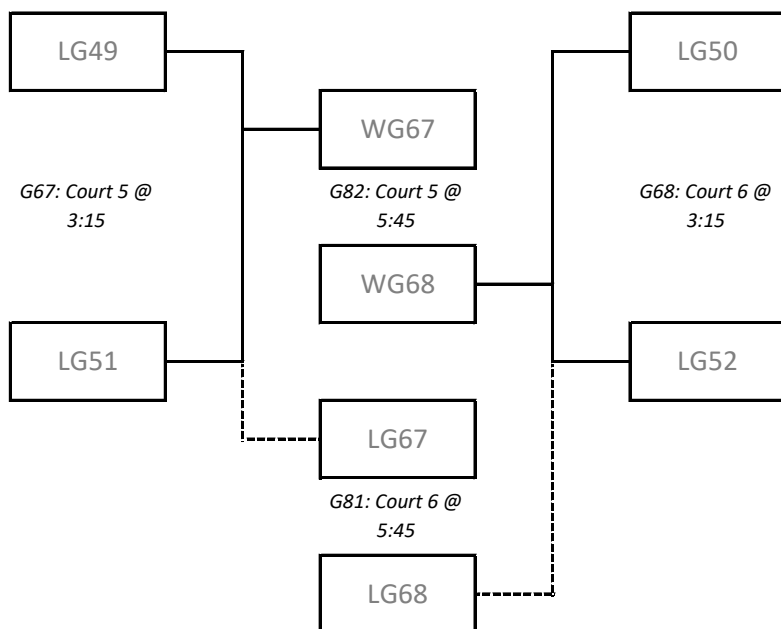

2024 14U Girls Tier 1 Provincial Championships

Saturday, April 20th and Sunday, April 21st
Dakota Community Centre & Niverville CRRC & Niverville HS

Playoff Bracket - 5th-8th (DCC)

WG82
5th

LG82
6th

WG81
7th

LG81
8th