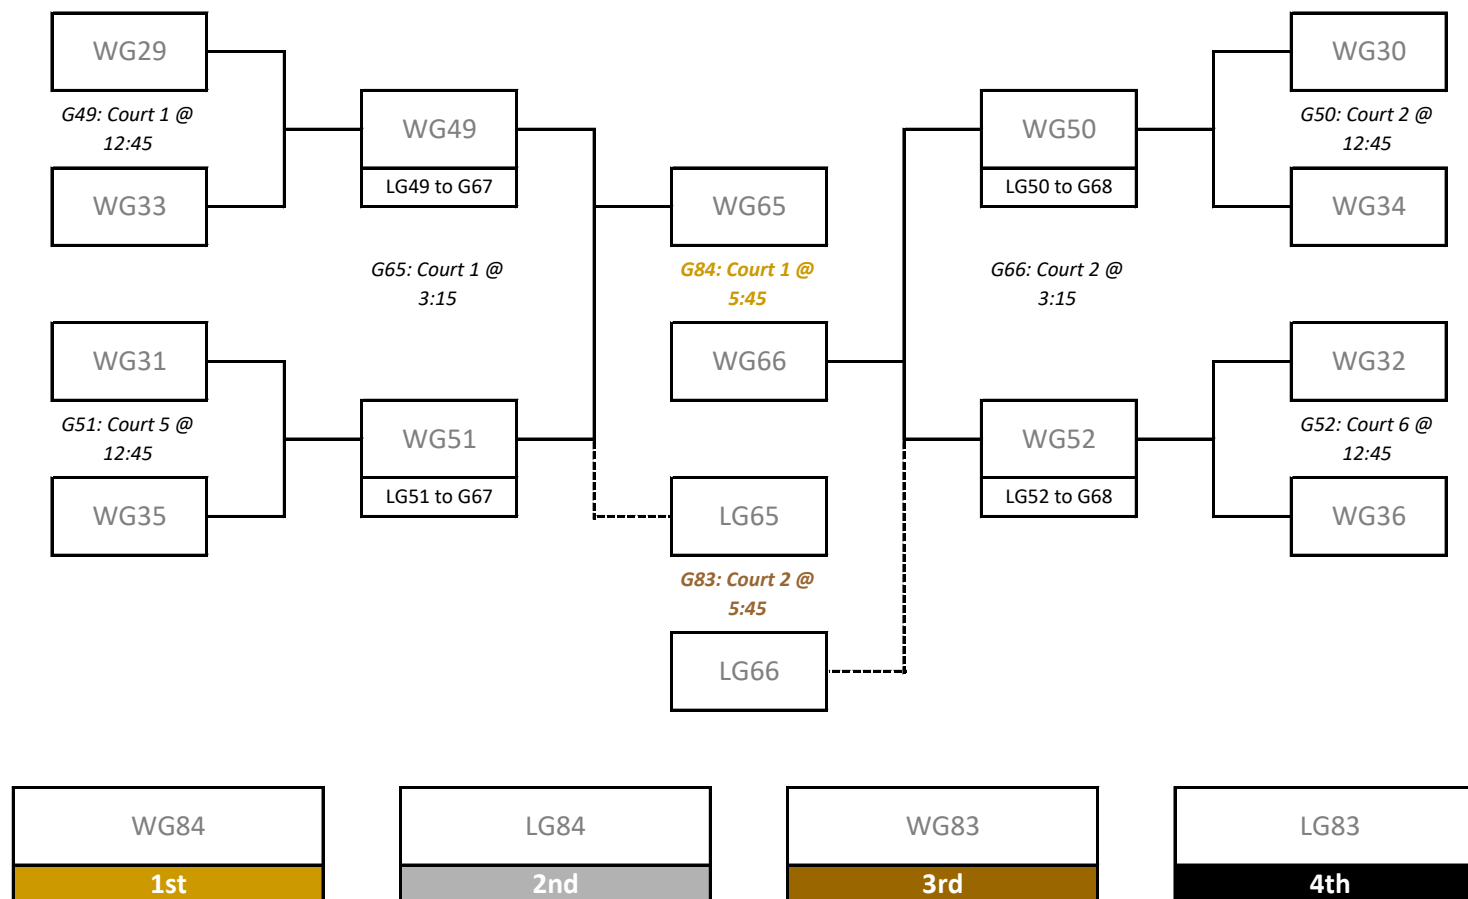

# 2024 14U Girls Tier 1 Provincial Championships

Saturday, April 20th and Sunday, April 21st  
 Dakota Community Centre & Niverville CRRC & Niverville HS

## Playoff Bracket - Round of 16 A-Side (Sunday at DCC)

## Playoff Bracket - First to Fourth (DCC)