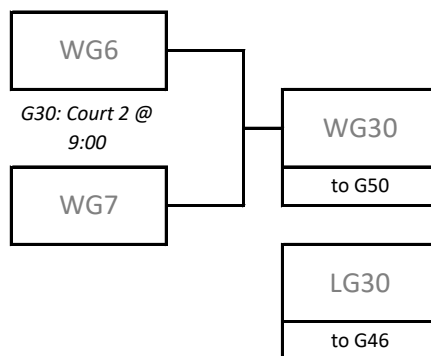

## Playoff Bracket - Round of 16 B-Side (Sunday in Niverville)

## Playoff Bracket - Round of 16 A-Side (Sunday at DCC)