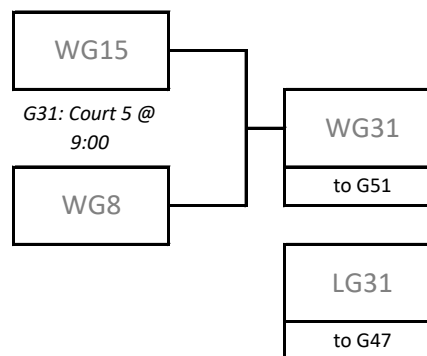

# 2024 14U Girls Tier 1 Provincial Championships

Saturday, April 20th and Sunday, April 21st  
 Dakota Community Centre & Niverville CRRC & Niverville HS

## Playoff Bracket - Round of 16 B-Side (Sunday in Niverville)

## Playoff Bracket - Round of 16 A-Side (Sunday at DCC)