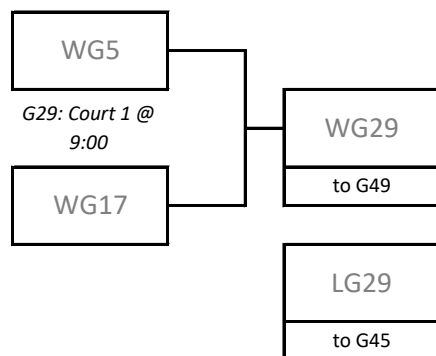

# 2024 14U Girls Tier 1 Provincial Championships

Saturday, April 20th and Sunday, April 21st  
 Dakota Community Centre & Niverville CRRC & Niverville HS

## Playoff Bracket - Round of 16 B-Side (Sunday in Niverville)

## Playoff Bracket - Round of 16 A-Side (Sunday at DCC)