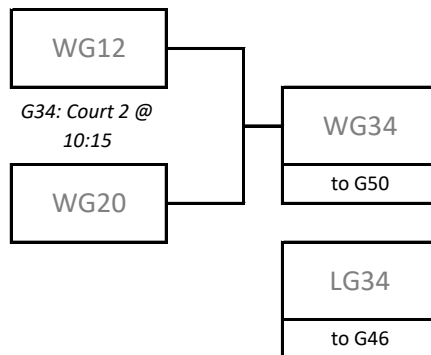

## Playoff Bracket - Round of 16 B-Side (Sunday in Niverville)

# 2024 14U Girls Tier 1 Provincial Championships

Saturday, April 20th and Sunday, April 21st  
 Dakota Community Centre & Niverville CRRC & Niverville HS

## Playoff Bracket - Round of 16 A-Side (Sunday at DCC)