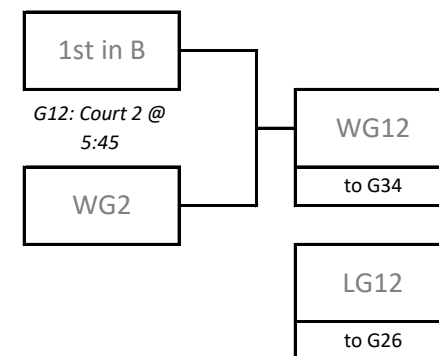

2024 14U Girls Tier 1 Provincial Championships

Saturday, April 20th and Sunday, April 21st
Dakota Community Centre & Niverville CRRC & Niverville HS

Playoff Bracket - Round of 32 (Saturday at DCC)