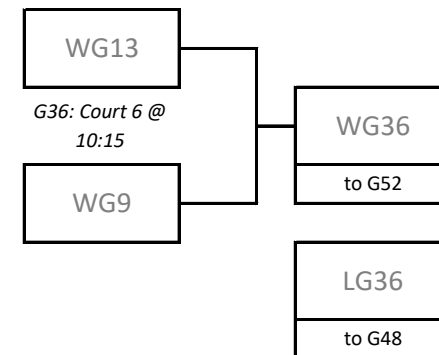

## Playoff Bracket - Round of 16 B-Side (Sunday in Niverville)

# 2024 14U Girls Tier 1 Provincial Championships

Saturday, April 20th and Sunday, April 21st  
 Dakota Community Centre & Niverville CRRC & Niverville HS

## Playoff Bracket - Round of 16 A-Side (Sunday at DCC)