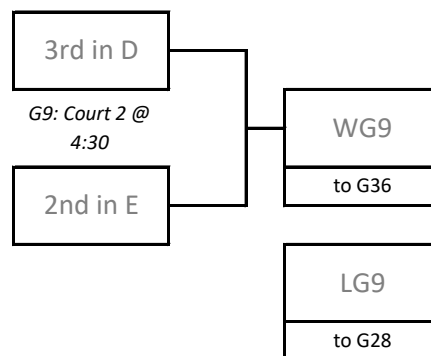

## Playoff Bracket - Round 1 (Saturday at DCC)

## Playoff Bracket - Round of 32 (Saturday at DCC)

## Playoff Bracket - Round of 32 (Saturday in Niverville)