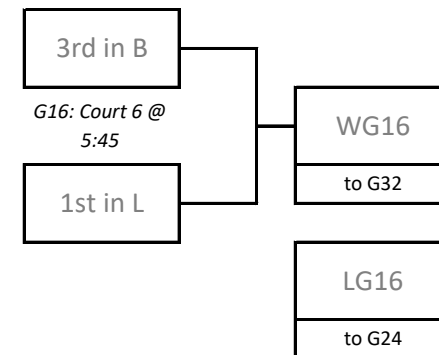

2024 14U Girls Tier 1 Provincial Championships

Saturday, April 20th and Sunday, April 21st
Dakota Community Centre & Niverville CRRC & Niverville HS

Playoff Bracket - Round of 32 (Saturday at DCC)