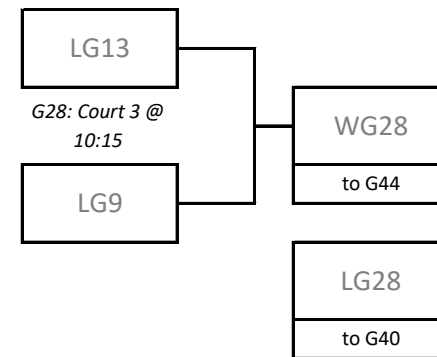

## Playoff Bracket - Round of 32 (Saturday in Niverville)

## Playoff Bracket - Round of 16 B-Side (Sunday in Niverville)