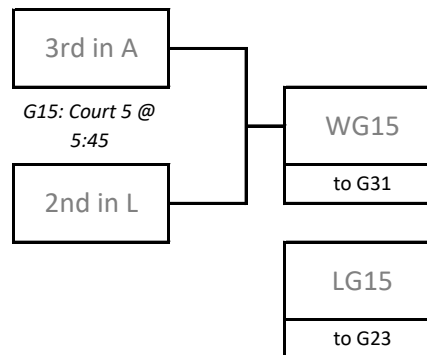

2024 14U Girls Tier 1 Provincial Championships

Saturday, April 20th and Sunday, April 21st
Dakota Community Centre & Niverville CRRC & Niverville HS

Playoff Bracket - Round of 32 (Saturday at DCC)