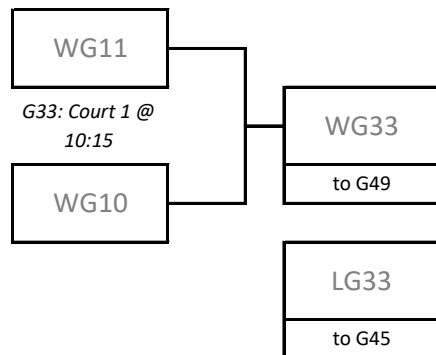

# 2024 14U Girls Tier 1 Provincial Championships

Saturday, April 20th and Sunday, April 21st  
 Dakota Community Centre & Niverville CRRC & Niverville HS

## Playoff Bracket - Round of 16 B-Side (Sunday in Niverville)

## Playoff Bracket - Round of 16 A-Side (Sunday at DCC)