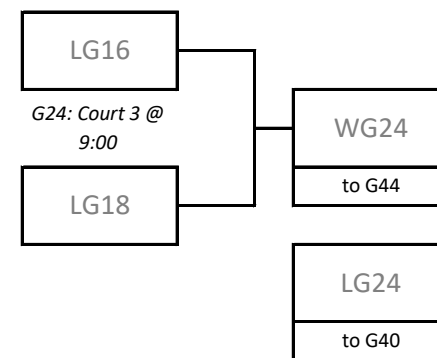

## Playoff Bracket - Round of 32 (Saturday in Niverville)

## Playoff Bracket - Round of 16 B-Side (Sunday in Niverville)