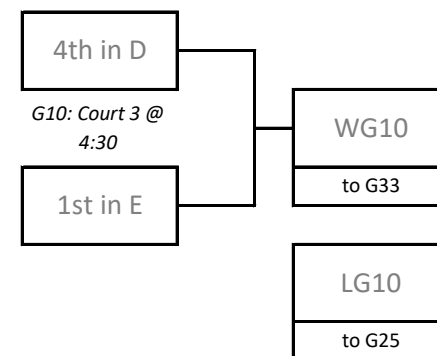

## Playoff Bracket - Round 1 (Saturday at DCC)

## Playoff Bracket - Round of 32 (Saturday at DCC)

# 2024 14U Girls Tier 1 Provincial Championships

Saturday, April 20th and Sunday, April 21st  
 Dakota Community Centre & Niverville CRRC & Niverville HS

## Playoff Bracket - Round of 32 (Saturday in Niverville)