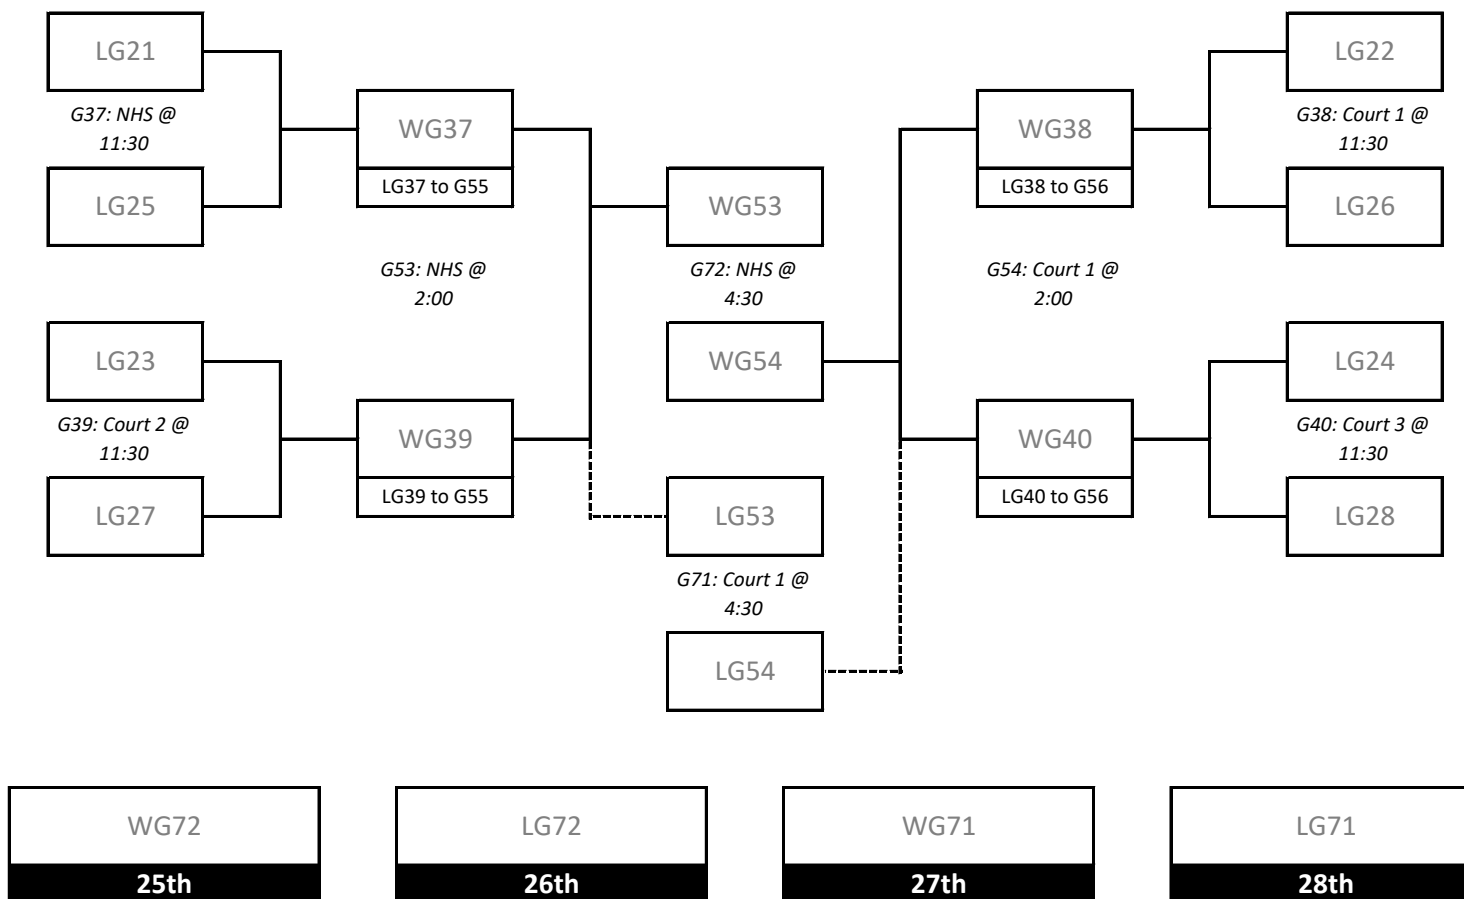

2024 14U Girls Tier 1 Provincial Championships

Saturday, April 20th and Sunday, April 21st
Dakota Community Centre & Niverville CRRC & Niverville HS

Playoff Bracket - 25th-28th (Niverville)