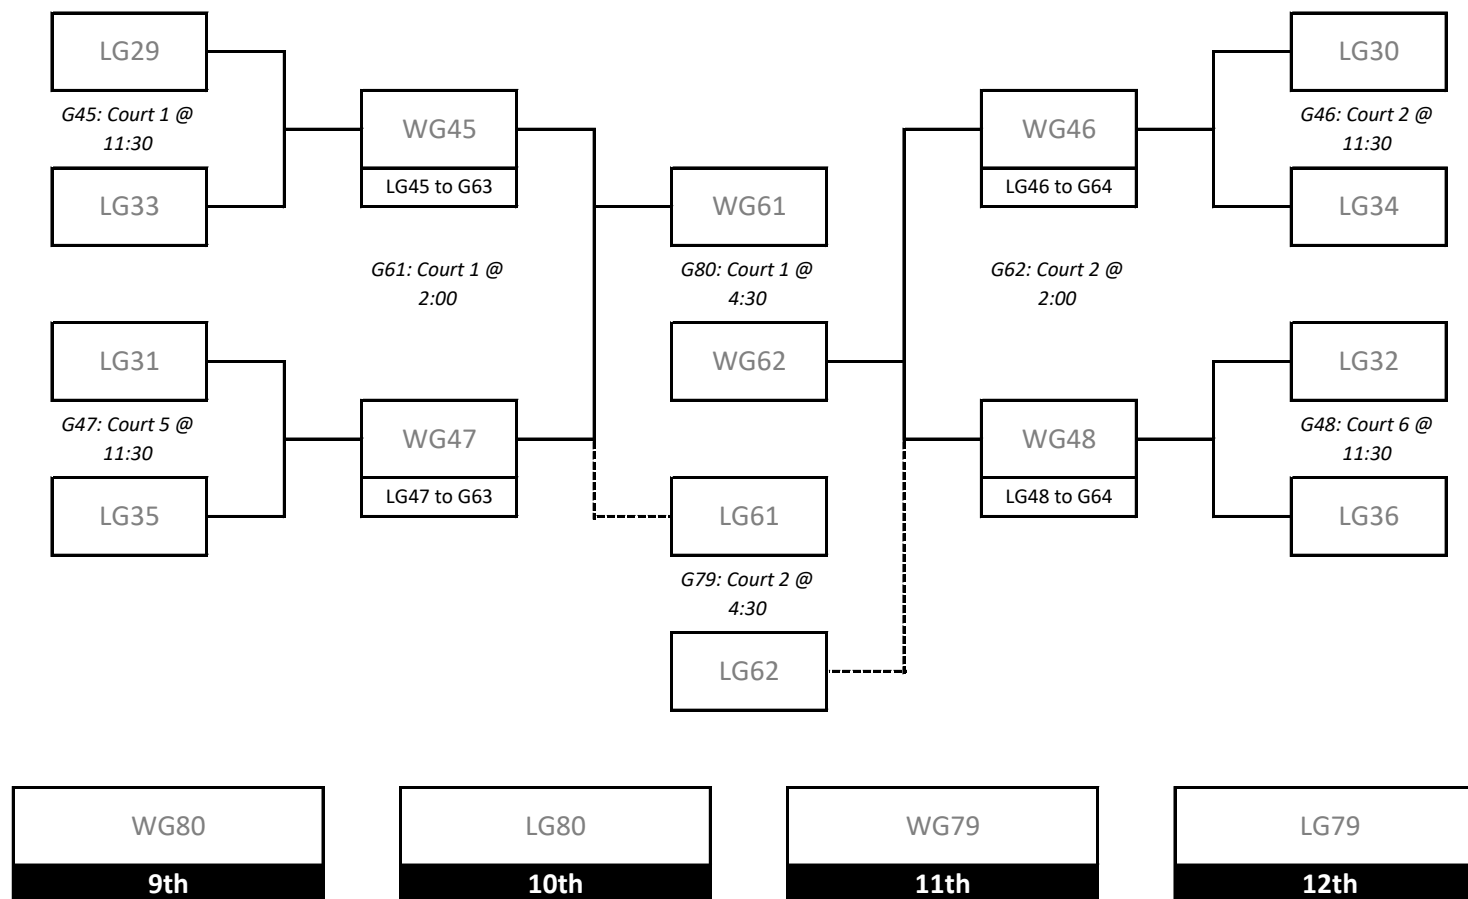

2024 14U Girls Tier 1 Provincial Championships

Saturday, April 20th and Sunday, April 21st
Dakota Community Centre & Niverville CRRC & Niverville HS

Playoff Bracket - 9th-12th (DCC)