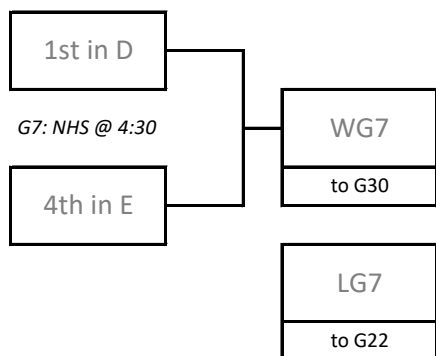

## Playoff Bracket - Round 1 (Saturday at DCC)

## Playoff Bracket - Round of 32 (Saturday at DCC)

# 2024 14U Girls Tier 1 Provincial Championships

Saturday, April 20th and Sunday, April 21st  
 Dakota Community Centre & Niverville CRRC & Niverville HS

## Playoff Bracket - Round of 32 (Saturday in Niverville)