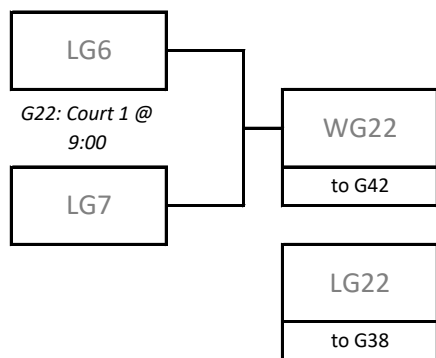

## Playoff Bracket - Round of 32 (Saturday in Niverville)

## Playoff Bracket - Round of 16 B-Side (Sunday in Niverville)