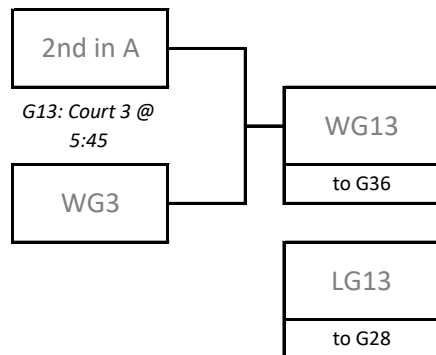

2024 14U Girls Tier 1 Provincial Championships

Saturday, April 20th and Sunday, April 21st
Dakota Community Centre & Niverville CRRC & Niverville HS

Playoff Bracket - Round of 32 (Saturday at DCC)