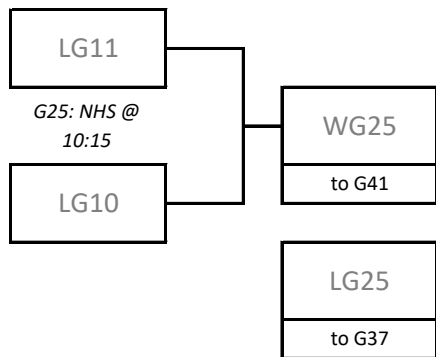

## Playoff Bracket - Round of 32 (Saturday at DCC)

## Playoff Bracket - Round of 32 (Saturday in Niverville)

# 2024 14U Girls Tier 1 Provincial Championships

Saturday, April 20th and Sunday, April 21st  
 Dakota Community Centre & Niverville CRRC & Niverville HS

## Playoff Bracket - Round of 16 B-Side (Sunday in Niverville)