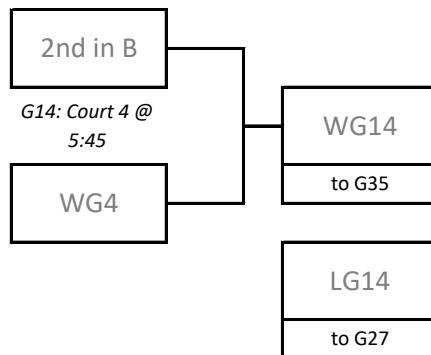

2024 14U Girls Tier 1 Provincial Championships

Saturday, April 20th and Sunday, April 21st
Dakota Community Centre & Niverville CRRC & Niverville HS

Playoff Bracket - Round of 32 (Saturday at DCC)