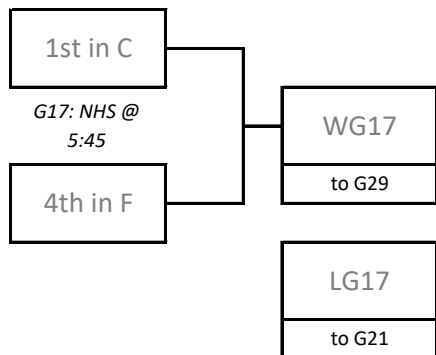

## Playoff Bracket - Round 1 (Saturday at DCC)

## Playoff Bracket - Round of 32 (Saturday at DCC)

# 2024 14U Girls Tier 1 Provincial Championships

Saturday, April 20th and Sunday, April 21st  
 Dakota Community Centre & Niverville CRRC & Niverville HS

## Playoff Bracket - Round of 32 (Saturday in Niverville)