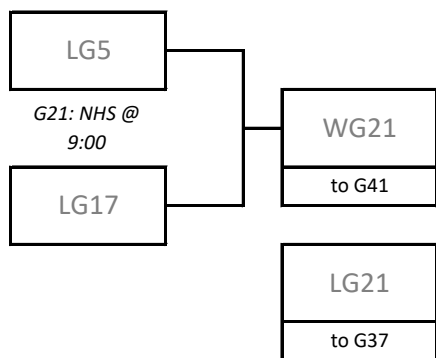

## Playoff Bracket - Round of 32 (Saturday at DCC)

## Playoff Bracket - Round of 32 (Saturday in Niverville)

## Playoff Bracket - Round of 16 B-Side (Sunday in Niverville)