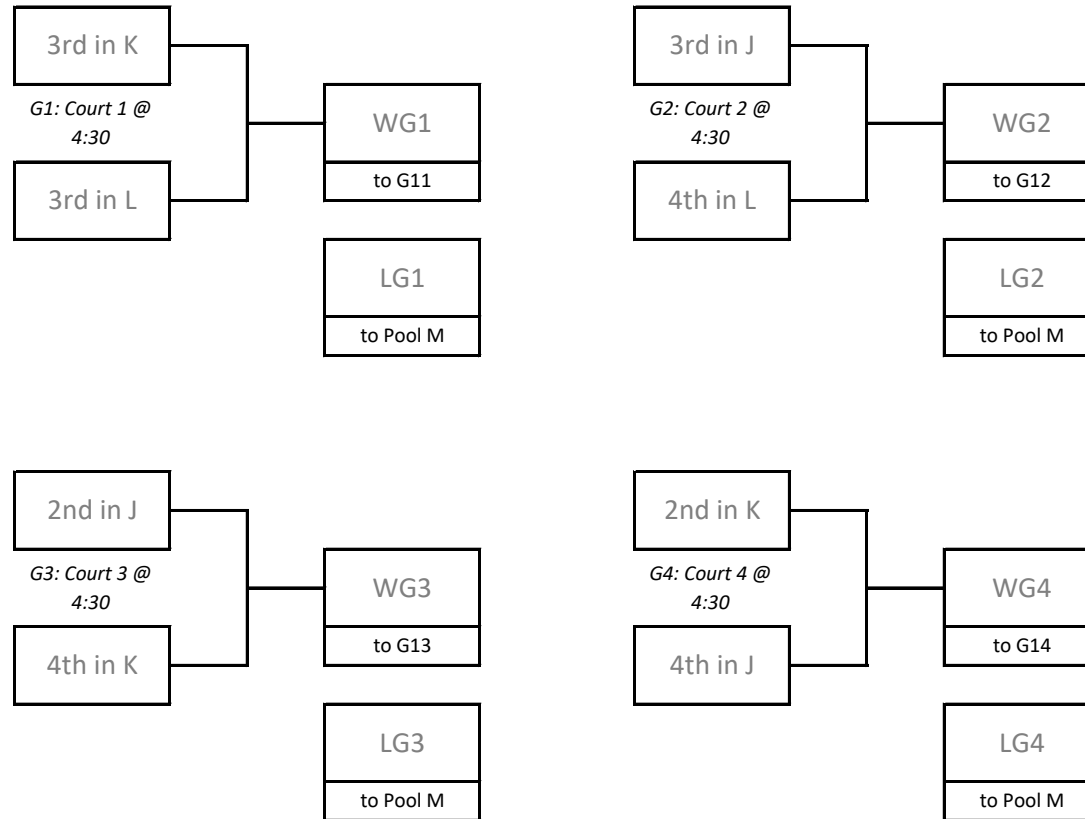

## Sunday Playoff Schedule

Sunday, April 21st															
Time	NHS			Time	CRRC Court 1			Time	CRRC Court 2			Time	CRRC Court 3		
9:00	LG5	G21	LG17	9:00	LG6	G22	LG7	9:00	LG15	G23	LG8	9:00	LG16	G24	LG18
10:15	LG11	G25	LG10	10:15	LG12	G26	LG20	10:15	LG14	G27	LG19	10:15	LG13	G28	LG9
11:30	LG21	G37	LG25	11:30	LG22	G38	LG26	11:30	LG23	G39	LG27	11:30	LG24	G40	LG28
12:45	WG21	G41	WG25	12:45	WG22	G42	WG26	12:45	WG23	G43	WG27	12:45	WG24	G44	WG28
2:00	WG37	G53	WG39	2:00	WG38	G54	WG40	2:00	LG37	G55	LG39	2:00	LG38	G56	LG40
3:15	WG41	G57	WG43	3:15	WG42	G58	WG44	3:15	LG41	G59	LG43	3:15	LG42	G60	LG44
4:30	WG53	G72	WG54	4:30	LG53	G71	LG54	4:30	WG55	G70	WG56	4:30	LG55	G69	LG56
5:45	WG57	G76	WG58	5:45	LG57	G75	LG58	5:45	WG59	G74	WG60	5:45	LG59	G73	LG60

## Playoff Bracket - Round 1 (Saturday at DCC)