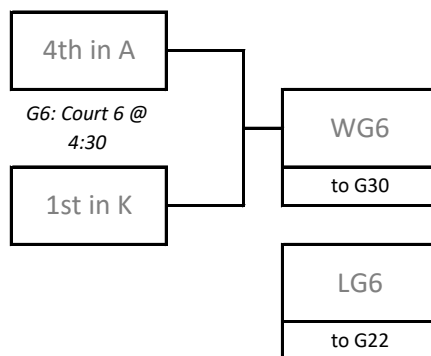

2024 14U Girls Tier 1 Provincial Championships

Saturday, April 20th and Sunday, April 21st
Dakota Community Centre & Niverville CRRC & Niverville HS

Playoff Bracket - Round of 32 (Saturday at DCC)