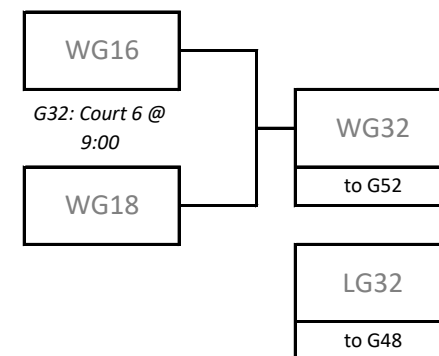

## Playoff Bracket - Round of 16 B-Side (Sunday in Niverville)

# 2024 14U Girls Tier 1 Provincial Championships

Saturday, April 20th and Sunday, April 21st  
 Dakota Community Centre & Niverville CRRC & Niverville HS

## Playoff Bracket - Round of 16 A-Side (Sunday at DCC)