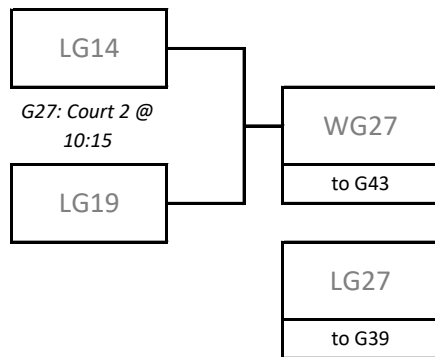

# 2024 14U Girls Tier 1 Provincial Championships

Saturday, April 20th and Sunday, April 21st  
 Dakota Community Centre & Niverville CRRC & Niverville HS

## Playoff Bracket - Round of 32 (Saturday in Niverville)

## Playoff Bracket - Round of 16 B-Side (Sunday in Niverville)