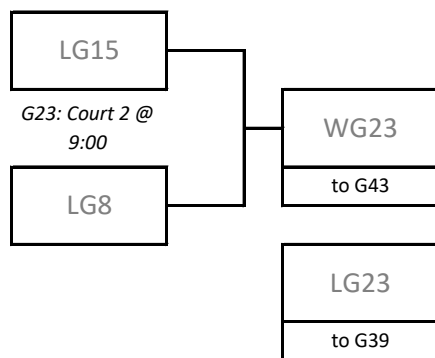

## Playoff Bracket - Round of 32 (Saturday in Niverville)

## Playoff Bracket - Round of 16 B-Side (Sunday in Niverville)