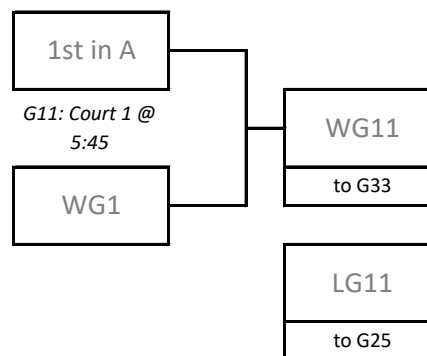

2024 14U Girls Tier 1 Provincial Championships

Saturday, April 20th and Sunday, April 21st
Dakota Community Centre & Niverville CRRC & Niverville HS

Playoff Bracket - Round of 32 (Saturday at DCC)