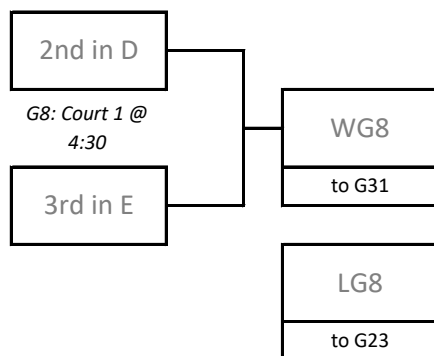

## Playoff Bracket - Round 1 (Saturday at DCC)

## Playoff Bracket - Round of 32 (Saturday at DCC)

# 2024 14U Girls Tier 1 Provincial Championships

Saturday, April 20th and Sunday, April 21st  
 Dakota Community Centre & Niverville CRRC & Niverville HS

## Playoff Bracket - Round of 32 (Saturday in Niverville)