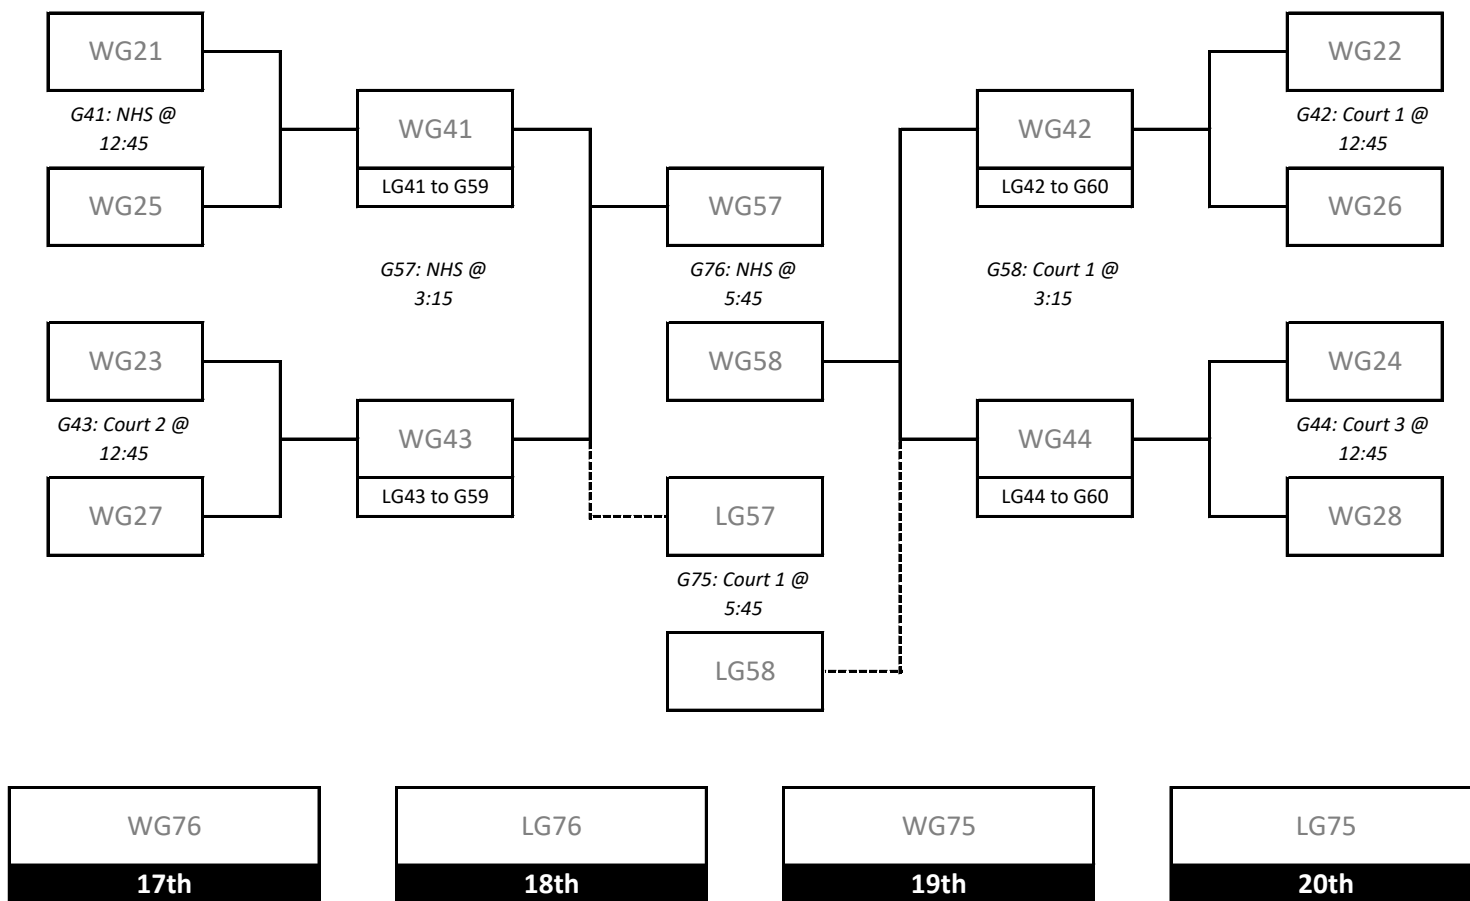

2024 14U Girls Tier 1 Provincial Championships

Saturday, April 20th and Sunday, April 21st
Dakota Community Centre & Niverville CRRC & Niverville HS

Playoff Bracket - 17th-20th (Niverville)