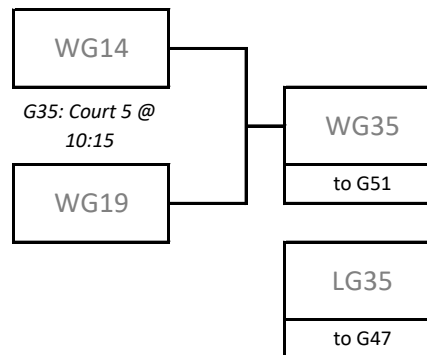

# 2024 14U Girls Tier 1 Provincial Championships

Saturday, April 20th and Sunday, April 21st  
 Dakota Community Centre & Niverville CRRC & Niverville HS

## Playoff Bracket - Round of 16 B-Side (Sunday in Niverville)

## Playoff Bracket - Round of 16 A-Side (Sunday at DCC)