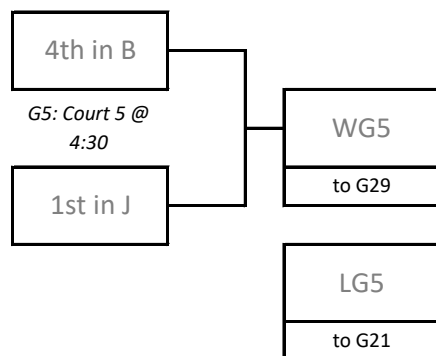

## Sunday Playoff Schedule

Sunday, April 21st															
Time	NHS			Time	CRRC Court 1			Time	CRRC Court 2			Time	CRRC Court 3		
9:00	LG5	G21	LG17	9:00	LG6	G22	LG7	9:00	LG15	G23	LG8	9:00	LG16	G24	LG18
10:15	LG11	G25	LG10	10:15	LG12	G26	LG20	10:15	LG14	G27	LG19	10:15	LG13	G28	LG9
11:30	LG21	G37	LG25	11:30	LG22	G38	LG26	11:30	LG23	G39	LG27	11:30	LG24	G40	LG28
12:45	WG21	G41	WG25	12:45	WG22	G42	WG26	12:45	WG23	G43	WG27	12:45	WG24	G44	WG28
2:00	WG37	G53	WG39	2:00	WG38	G54	WG40	2:00	LG37	G55	LG39	2:00	LG38	G56	LG40
3:15	WG41	G57	WG43	3:15	WG42	G58	WG44	3:15	LG41	G59	LG43	3:15	LG42	G60	LG44
4:30	WG53	G72	WG54	4:30	LG53	G71	LG54	4:30	WG55	G70	WG56	4:30	LG55	G69	LG56
5:45	WG57	G76	WG58	5:45	LG57	G75	LG58	5:45	WG59	G74	WG60	5:45	LG59	G73	LG60

# 2024 14U Girls Tier 1 Provincial Championships

Saturday, April 20th and Sunday, April 21st  
 Dakota Community Centre & Niverville CRRC & Niverville HS

## Playoff Bracket - Round 1 (Saturday at DCC)

## Playoff Bracket - Round of 32 (Saturday at DCC)