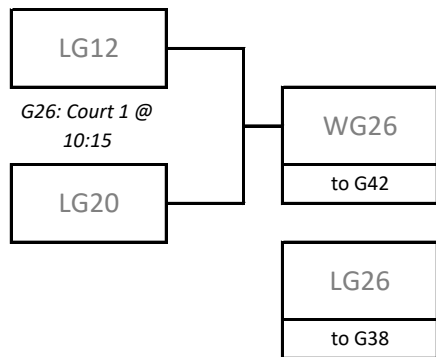

# 2024 14U Girls Tier 1 Provincial Championships

Saturday, April 20th and Sunday, April 21st  
 Dakota Community Centre & Niverville CRRC & Niverville HS

## Playoff Bracket - Round of 32 (Saturday in Niverville)

## Playoff Bracket - Round of 16 B-Side (Sunday in Niverville)