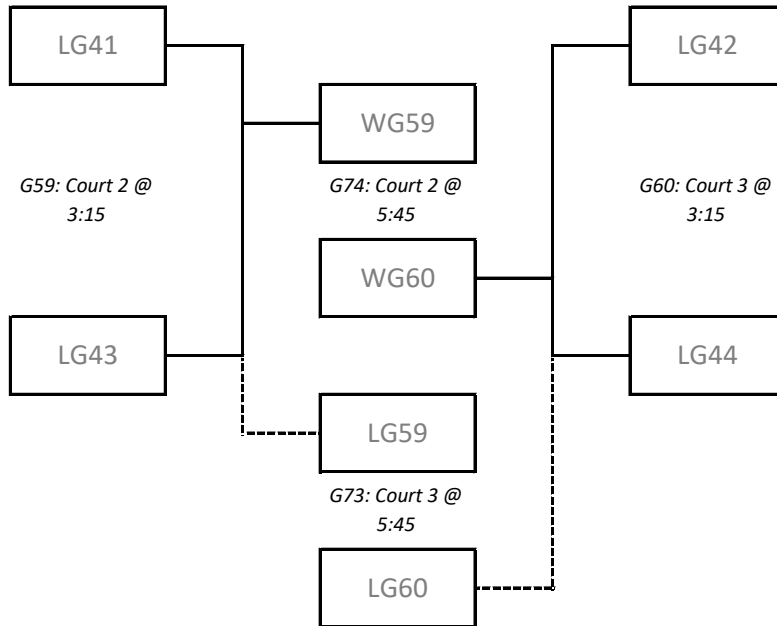

2024 14U Girls Tier 1 Provincial Championships

Saturday, April 20th and Sunday, April 21st
Dakota Community Centre & Niverville CRRC & Niverville HS

Playoff Bracket - 21st-24th (Niverville)

WG74
21st

LG74
22nd

WG73
23rd

LG73
24th