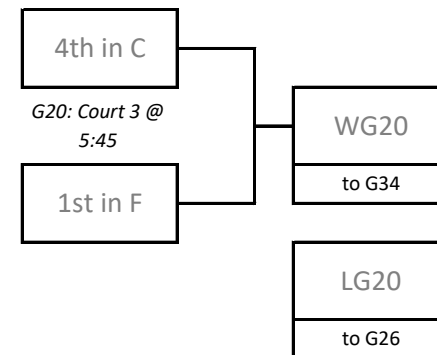

## Playoff Bracket - Round 1 (Saturday at DCC)

## Playoff Bracket - Round of 32 (Saturday at DCC)

## Playoff Bracket - Round of 32 (Saturday in Niverville)