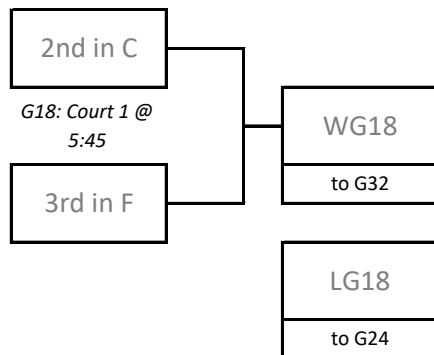

## Playoff Bracket - Round 1 (Saturday at DCC)

## Playoff Bracket - Round of 32 (Saturday at DCC)

# 2024 14U Girls Tier 1 Provincial Championships

Saturday, April 20th and Sunday, April 21st  
 Dakota Community Centre & Niverville CRRC & Niverville HS

## Playoff Bracket - Round of 32 (Saturday in Niverville)